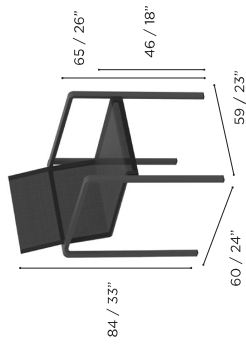

# STANDARD / ON REQUEST

<b>DINING CHAIR</b>
REF: ALR 47 T...
WEIGHT: 6.4 kg / 14.1 Lbs
INFO: STACKABLE

WU	W	COATED ALUMINIUM		A
PG	ALR 47 TWWU	PB	S	
ZU	ALR 47 TPBPG			ALR 47 TSPG
CUSHIONS				
PIL ALR 47 T ... (SEAT + BACK)				
CAT. A				
CAT. B				
CAT. C				

<b>ARM CHAIR</b>
REF: ALR 55 T...
WEIGHT: 9.9 kg / 21.8 Lbs
INFO: STACKABLE OPTIONAL TEAK ARMRESTS

WU	W	COATED ALUMINIUM		A
PG	ALR 55 TWWU	PB	S	
ZU	ALR 55 TPBPG			ALR 55 TSPG
CUSHIONS				
PIL ALR 55 T ... (SEAT + BACK)				
ALR 55 T ARWSET (TEAK ARMRESTS)				
CAT. A				
CAT. B				
CAT. C				

<b>BAR CHAIR</b>
REF: ALR 43 T...
WEIGHT: 9.8 kg / 21.6 Lbs
INFO: STACKABLE OPTIONAL TEAK ARMRESTS LOWERED FRAME ON REQUEST

WU	W	COATED ALUMINIUM		A
PG	ALR 43 TWWU	PB	S	
ZU	ALR 43 TPBPG			ALR 43 TSPG
CUSHIONS				
PIL ALR 43 T ... (SEAT + BACK)				
ALR 43 T ARWSET (TEAK ARMRESTS)				
CAT. A				
CAT. B				
CAT. C				
LOWERED FRAME (SURCHARGE)				