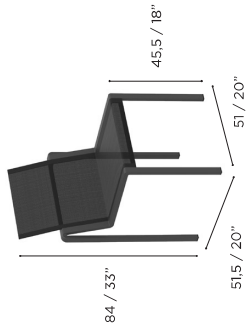

# STANDARD / ON REQUEST

<b>DINING CHAIR</b>
REF: ALR 47 T...
WEIGHT: 6.4 kg / 14.1 Lbs
INFO: STACKABLE

WU	W	COATED ALUMINIUM		A
PG	ALR 47 TWWU	PB	S	
ZU	ALR 47 TPBPG			ALR 47 TSPG
CUSHIONS				
PIL ALR 47 T ... (SEAT + BACK)				
CAT. A				
CAT. B				
CAT. C				

<b>ARM CHAIR</b>
REF: ALR 55 T...
WEIGHT: 9.9 kg / 21.8 Lbs
INFO: STACKABLE OPTIONAL TEAK ARMRESTS

WU	W	COATED ALUMINIUM		A
PG	ALR 55 TWWU	PB	S	
ZU	ALR 55 TPBPG			ALR 55 TSPG
CUSHIONS				
PIL ALR 55 T ... (SEAT + BACK)				
ALR 55 T ARWSET (TEAK ARMRESTS)				
CAT. A				
CAT. B				
CAT. C				

<b>BAR CHAIR</b>
REF: ALR 43 T...
WEIGHT: 9.8 kg / 21.6 Lbs
INFO: STACKABLE OPTIONAL TEAK ARMRESTS LOWERED FRAME ON REQUEST

WU	W	COATED ALUMINIUM		A
PG	ALR 43 TWWU	PB	S	
ZU	ALR 43 TPBPG			ALR 43 TSPG
CUSHIONS				
PIL ALR 43 T ... (SEAT + BACK)				
ALR 43 T ARWSET (TEAK ARMRESTS)				
CAT. A				
CAT. B				
CAT. C				
LOWERED FRAME (SURCHARGE)				