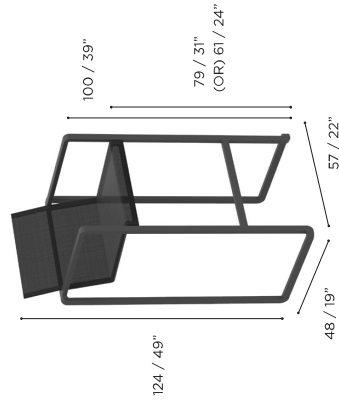

WU	W	COATED ALUMINIUM		A
PG	ALR 55 TWWU	PB	S	
ZU	ALR 55 TPBPG			ALR 55 TSPG
CUSHIONS				
PIL ALR 55 T ... (SEAT + BACK)				
ALR 55 T ARWSET (TEAK ARMRESTS)				
CAT. A				
CAT. B				
CAT. C				

BAR CHAIR
REF: ALR 43 T...
WEIGHT: 9.8 kg / 21.6 Lbs
INFO: STACKABLE OPTIONAL TEAK ARMRESTS LOWERED FRAME ON REQUEST