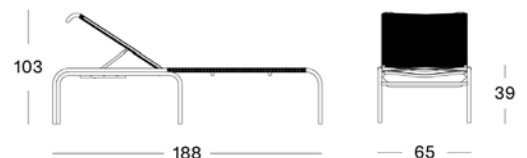

Dimensions

Loop dining chair

Loop lounge chair

Loop coffee table

Loop sunlounger

Loop side table

Loop footrest

Loop sofa

Products in this collection

- Loop dining chair rope (GD078)
- Loop dining chair (GD074)
- Loop lounge chair rope (GC079)
- Loop lounge chair (GC070)
- Loop sofa rope (GC089)
- Loop sofa (GC075)
- Loop sunlounger (GC081)
- Loop side table rope (GT065)
- Loop side table (GT063)
- Loop coffee table rope (GT066)
- Loop coffee table (GT064)
- Loop footrest rope (GC080)
- Loop footrest (GC071)