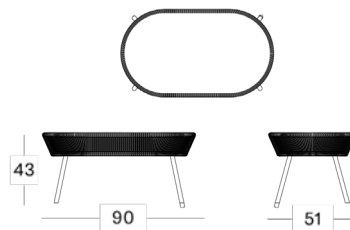

Dimensions

Loop dining chair

Loop lounge chair

Loop coffee table

Loop sunlounger

Loop side table

Loop footrest

Loop sofa

Products in this collection

- Loop dining chair rope (GD078)
- Loop dining chair (GD074)
- Loop lounge chair rope (GC079)
- Loop lounge chair (GC070)
- Loop sofa rope (GC089)
- Loop sofa (GC075)
- Loop sunlounger (GC081)
- Loop side table rope (GT065)
- Loop side table (GT063)
- Loop coffee table rope (GT066)
- Loop coffee table (GT064)
- Loop footrest rope (GC080)
- Loop footrest (GC071)