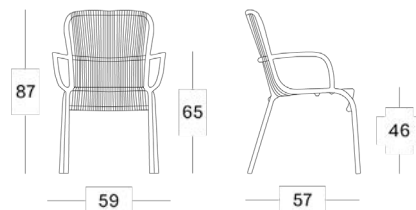

About

Attractive design and amazing functionality: Loop combines the best of both worlds! The Loop collection is light to handle and move around, allowing you to follow the sun effortlessly. The Loop chairs' stackability contribute to the collection's flexibility. In terms of design, the see-through chairs give a light and airy look to a veranda or terrace, allowing air to circulate through the tautly strung construction. The sunlounger is adjustable into 5 positions, enabling you to find your perfect seating position. The Loop range consists of a dining chair, lounge chair, footrest, coffee table, side table, sofa and sunlounger.

Dimensions

Loop dining chair

Loop lounge chair

Loop coffee table

Loop sunlounger

Loop side table

Loop footrest

Loop sofa