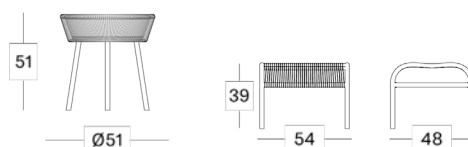

Dimensions

Loop dining chair

Loop lounge chair

Loop coffee table

Loop sunlounger

Loop side table

Loop footrest

Loop sofa

Products in this collection

- Loop dining chair rope (GD078)
- Loop dining chair (GD074)
- Loop lounge chair rope (GC079)
- Loop lounge chair (GC070)
- Loop sofa rope (GC089)
- Loop sofa (GC075)
- Loop sunlounger (GC081)
- Loop side table rope (GT065)
- Loop side table (GT063)
- Loop coffee table rope (GT066)
- Loop coffee table (GT064)
- Loop footrest rope (GC080)
- Loop footrest (GC071)