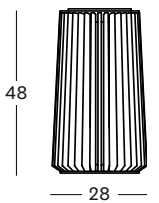

MATERIALS

repurposed teak slats
casted aluminium frame
solar-powered LED module

DIMENSIONS

34 cm H x Ø 27 cm

COLOUR

UNTREATED TEAK
BLACK ALUMINIUM

MAYA LAMP LARGE

MATERIALS

repurposed teak slats
casted aluminium frame
solar-powered LED module

DIMENSIONS

48 cm H x Ø 28 cm

COLOUR

UNTREATED TEAK
BLACK ALUMINIUM

TIKA LANTERN

MATERIALS

powder coated aluminium
HDPE wicker
solar-powered LED module

DIMENSIONS

40 cm H x Ø 35 cm
59 cm H x Ø 47 cm

COLOURS

CAMEL WICKER

BLACK WICKER

TIKA LANTERN STEEL BASE

MATERIALS

powder coated aluminium
HDPE wicker
solar-powered LED module
powder coated steel base