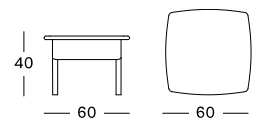

see page 163

DOVILE SIDE TABLE

MATERIALS

powder coated aluminium
 outdoor treated Lloyd Loom weave
 glass (optional)

DIMENSIONS

60 x 60 cm

LOOM COLOURS

see page 163