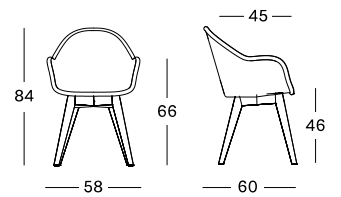

EDGARD DINING CHAIR STEEL A BASE

MATERIALS

aluminium and polyethylene wicker seat
black epoxy coated steel base

CUSHIONS

2 cm polyether foam
fabrics see page 170 - 171

COLOURS