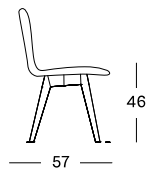

LENA DINING CHAIR STEEL A BASE

MATERIALS

aluminium and polyethylene wicker seat
black epoxy coated steel base

COLOURS