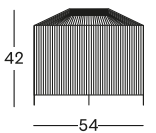

powder coated steel
polypropylene rope
solar-powered LED module

DIMENSIONS

42 cm H x Ø 54 cm

COLOUR

FOSSIL GREY ROPE

MORA LAMP 61 CM H X 40 CM DIA

MATERIALS

powder coated steel
polypropylene rope
solar-powered LED module