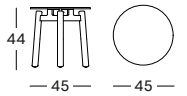

DIMENSIONS

44 cm H x Ø 45 cm

COLOUR

UNTREATED TEAK
PORTLAND CERAMIC

LENTO COFFEE TABLE DIA 68

MATERIALS

untreated teak
aluminium frame
ceramic top

DIMENSIONS