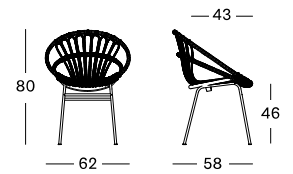

ROXANNE

ROXANNE DINING CHAIR

MATERIALS

aluminium and polyethylene wicker seat
black epoxy coated steel base

CUSHIONS

seat 2 cm polyether foam
fabrics see page 170 - 171

COLOURS

CAMEL
WICKER

BLACK
WICKER