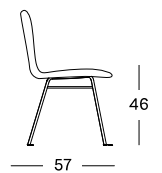

LENA DINING CHAIR TEAK BASE

MATERIALS

aluminium and polyethylene wicker seat
teak base

COLOURS

LENA DINING CHAIR STEEL A BASE

MATERIALS

aluminium and polyethylene wicker seat
black epoxy coated steel base

COLOURS