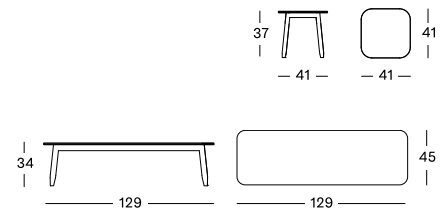

DAVID COFFEE & SIDE TABLES

MATERIALS

stained brushed teak
ceramic top

DIMENSIONS

side table: 40 cm H x Ø 40 cm
coffee table: 34 cm H x Ø 68 cm

COLOUR

AGED TEAK
PORTLAND CERAMIC

DAVID COFFEE & SIDE TABLES

MATERIALS

stained brushed teak
ceramic top

DIMENSIONS

side table: 41 x 41 cm
coffee table: 129 x 45 cm

COLOUR

AGED TEAK
PORTLAND CERAMIC

DAVID COFFEE TABLE 120X120

MATERIALS

stained brushed teak
ceramic top

DIMENSIONS

120 x 120 cm

COLOUR

AGED TEAK
PORTLAND CERAMIC

DAVID LOUNGE CHAIR

MATERIALS

stained brushed teak
polypropylene rope