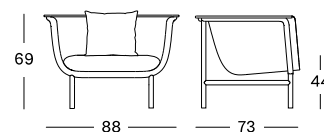

WICKED LOUNGE SOFA 2S

MATERIALS

powder coated aluminium
polyethylene wicker

CUSHIONS

seat 10 cm quick dry foam
deco 2x (45x50), 3x (40x40)
fabrics see page 170 - 171

COLOURS

**BLACK
TAUPE**

**WHITE
NATURAL**