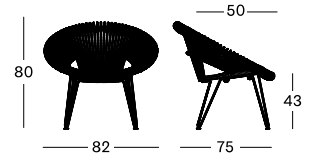

ROY COCOON

MATERIALS

aluminium and polyethylene wicker seat
black epoxy coated steel base

CUSHIONS

seat 8 cm quick dry foam
fabrics see page 170 - 171

COLOURS

CAMEL
WICKER

BLACK
WICKER