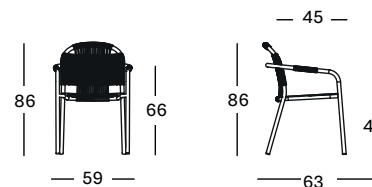

CLEO DINING CHAIR

MATERIALS

polypropylene rope
powder coated aluminium frame

CUSHIONS

3 cm polyether foam
fabrics see page 170 - 171

COLOUR

SAGE GREEN ALUMINIUM
MISTY DOTS ROPE