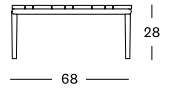

CUSHION

seat 12 cm quick dry foam
fabrics see page 170 - 171

COLOUR

LAVA ALUMINIUM

LEO MODULAR COFFEE TABLE

MATERIALS

powder coated aluminium
untreated teak

DIMENSIONS