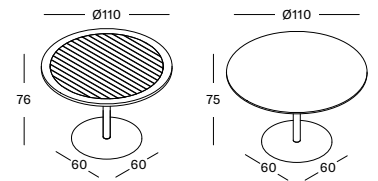

Ø 80 cm

COLOURS

RONDA BISTRO TABLE

MATERIALS

black epoxy coated steel base
untreated teak top or black HPL top

DIMENSIONS

Ø 110 cm

COLOURS

QUADRO BISTRO TABLE

MATERIALS

black powder coated steel base
untreated teak or hpl top

DIMENSIONS

70 x 70 cm

COLOURS

MAX DINING TABLE

MATERIALS