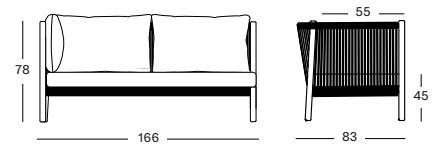

LENTO MODULAR CORNER LEFT

MATERIALS
untreated teak
polypropylene rope

CUSHIONS
seat 12 cm quick dry foam
back polyester fibre filling
fabrics see page 170 - 171

COLOUR

UNTREATED TEAK
ANTHRACITE ROPE