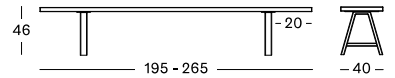

LIGHT MY TABLE

design by Studiomie

MATERIALS

black powder coated
galvanized steel
leather details
9 LED lamps 2W

DIMENSIONS

adjustable 200 – 300 cm
(for table tops up to 6 cm thick)