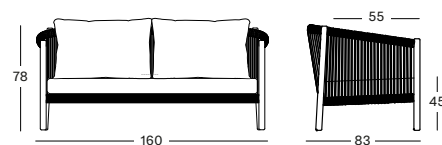

LENTO LOUNGE SOFA 3S

MATERIALS

untreated teak
polypropylene rope

CUSHIONS

seat 12 cm quick dry foam
back polyester fibre filling
fabrics see page 170 - 171

COLOUR

UNTREATED TEAK
ANTHRACITE ROPE