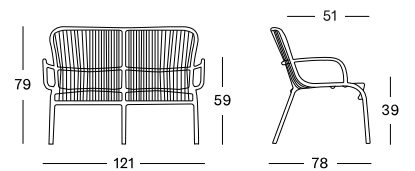

LOOP DINING CHAIR

MATERIALS

powder coated aluminium
polyethylene fibre (black) or
polypropylene rope (other colours)

COLOURS

LOOP LOUNGE CHAIR

MATERIALS

powder coated aluminium
polyethylene fibre (black) or
polypropylene rope (other colours)

COLOURS

LOOP SOFA

MATERIALS

powder coated aluminium
polyethylene fibre (black) or
polypropylene rope (other colours)

COLOURS