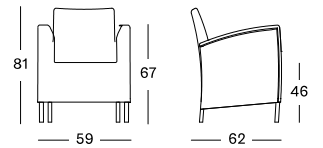

SAFI DINING TABLE DIA 120

MATERIALS

powder coated aluminium frame
polyethylene fibre
glass (optional)

DIMENSIONS

Ø 120 cm

COLOUR

OLD LACE