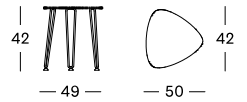

BLACK WICKER
BLACK HPL

ROZY SIDE TABLE

MATERIALS

epoxy coated steel
black hpl

DIMENSIONS

50 x 49 x 42 cm

COLOUR

BLACK HPL