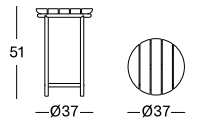

WICKED COFFEE TABLE

MATERIALS

powder coated aluminium
untreated teak

DIMENSIONS

123 x 55 cm

COLOURS

BLACK ALUMINIUM
UNTREATED TEAK

WHITE ALUMINIUM
UNTREATED TEAK

WICKED SIDE TABLE

MATERIALS

powder coated aluminium
untreated teak

DIMENSIONS

Ø 37 cm

COLOURS

BLACK ALUMINIUM
UNTREATED TEAK

WHITE ALUMINIUM
UNTREATED TEAK