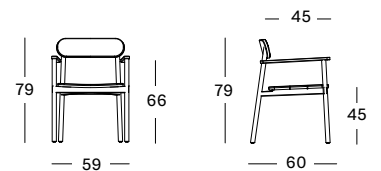

**MONA DINING CHAIR
TEAK**

MATERIALS

polyethylene wicker seat
untreated teak base

COLOUR

**UNTREATED TEAK
OLD LACE WICKER**

**MONA DINING CHAIR
BRUSHED TEAK BLACK**

MATERIALS

polyethylene wicker seat
brushed teak base

COLOUR

**BRUSHED TEAK BLACK
BLACK WICKER**

FREYA DINING CHAIR

MATERIALS

untreated solid teak

CUSHION

seat 2 cm polyether foam
fabrics see page 170 - 171

COLOUR

UNTREATED TEAK