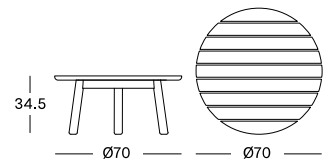

ANTON COFFEE TABLE TEAK 70

MATERIALS
untreated teak

DIMENSIONS
34,5 cm H x Ø 70 cm

COLOUR

UNTREATED TEAK

CLEO DINING CHAIR

CLEO DINING CHAIR

MATERIALS