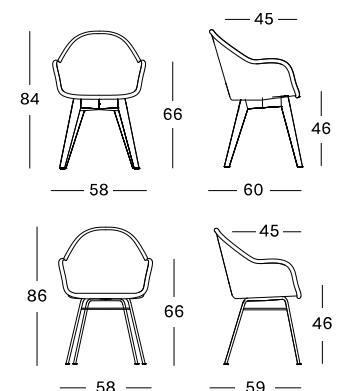

EDGARD DINING CHAIR TEAK BASE

MATERIALS

aluminium and polyethylene wicker seat
teak base

CUSHIONS

2 cm polyether foam
fabrics see page 170 - 171

COLOURS

EDGARD DINING CHAIR STEEL A BASE

MATERIALS

aluminium and polyethylene wicker seat
black epoxy coated steel base

CUSHIONS

2 cm polyether foam
fabrics see page 170 - 171

COLOURS

REMI DINING CHAIR

MATERIALS

aluminium and polypropylene rope seat
teak base or black epoxy coated steel base

CUSHIONS

2 cm polyether foam
fabrics see page 170 - 171

COLOURS