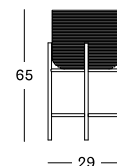

IVO PLANT STAND SMALL

MATERIALS

powder coated aluminium
HDPE wicker
plastic saucer

DIMENSIONS

36 cm H x Ø 29 cm

COLOUR

BLACK ALUMINIUM
BLACK WICKER

IVO PLANT STAND MEDIUM

MATERIALS

powder coated aluminium
HDPE wicker
plastic saucer

DIMENSIONS

45 cm H x Ø 40 cm

COLOUR

BLACK ALUMINIUM
BLACK WICKER

IVO PLANT STAND LARGE

MATERIALS

powder coated aluminium
HDPE wicker
plastic saucer

DIMENSIONS

65 cm H x Ø 29 cm

COLOUR

BLACK ALUMINIUM
BLACK WICKER