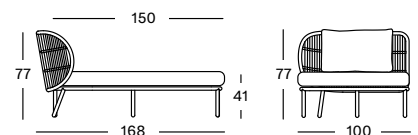

KODO MODULAR 1 SEATER RIGHT

MATERIALS

powder coated aluminium
polypropylene rope

CUSHION

seat 14 cm quick dry foam
back polyester fibre filling
fabrics see page 170 - 171

COLOUR

DUNE WHITE

KODO MODULAR 2 SEATER RIGHT

MATERIALS

powder coated aluminium
polypropylene rope

CUSHIONS

seat 14 cm quick dry foam
back polyester fibre filling
fabrics see page 170 - 171

COLOUR

DUNE WHITE

KODO MODULAR CHAISE LONGUE RIGHT

MATERIALS

powder coated aluminium

CUSHION

seat 14 cm quick dry foam
back polyester fibre filling
fabrics see page 170 - 171

COLOUR

DUNE WHITE