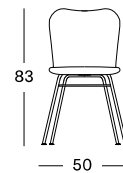

LENA DINING CHAIR TEAK BASE

MATERIALS

aluminium and polyethylene wicker seat
teak base

COLOURS

LENA DINING CHAIR STEEL A BASE

MATERIALS

aluminium and polyethylene wicker seat
black epoxy coated steel base

COLOURS