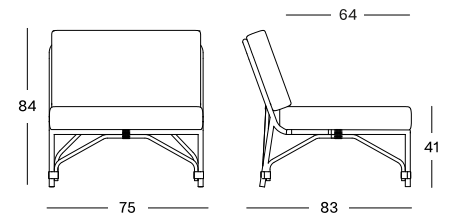

LUCY OTTOMAN

MATERIALS

powder coated aluminium
polyethylene fibre

CUSHIONS

seat 12 cm quick dry foam
fabrics see page 170 - 171

COLOUR

OFF WHITE