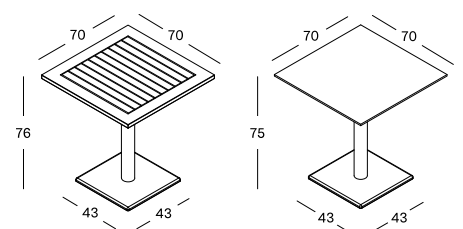

Ø 80 cm

COLOURS

RONDA BISTRO TABLE

MATERIALS

black epoxy coated steel base
untreated teak top or black HPL top

DIMENSIONS

Ø 110 cm

COLOURS

QUADRO BISTRO TABLE

MATERIALS

black powder coated steel base
untreated teak or hpl top

DIMENSIONS

70 x 70 cm

COLOURS

MAX DINING TABLE

MATERIALS