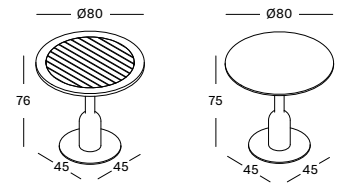

Ø 80 cm

COLOURS

RONDA BISTRO TABLE

MATERIALS

black epoxy coated steel base
untreated teak top or black HPL top

DIMENSIONS

Ø 110 cm

COLOURS