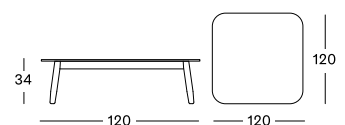

DAVID COFFEE & SIDE TABLES

MATERIALS

stained brushed teak
ceramic top

DIMENSIONS

side table: 40 cm H x Ø 40 cm
coffee table: 34 cm H x Ø 68 cm

COLOUR

AGED TEAK
PORTLAND CERAMIC

DAVID COFFEE & SIDE TABLES

MATERIALS

stained brushed teak
ceramic top

DIMENSIONS

side table: 41 x 41 cm
coffee table: 129 x 45 cm

COLOUR

AGED TEAK
PORTLAND CERAMIC

DAVID COFFEE TABLE 120X120

MATERIALS

stained brushed teak
ceramic top

DIMENSIONS

120 x 120 cm

COLOUR

AGED TEAK
PORTLAND CERAMIC

DAVID LOUNGE CHAIR

MATERIALS

stained brushed teak
polypropylene rope