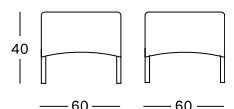

MATERIALS

powder coated aluminium frame
polyethylene fibre
glass (optional)

DIMENSIONS

60 x 60 cm

COLOUR

OLD LACE

SAFI DINING CHAIR

MATERIALS