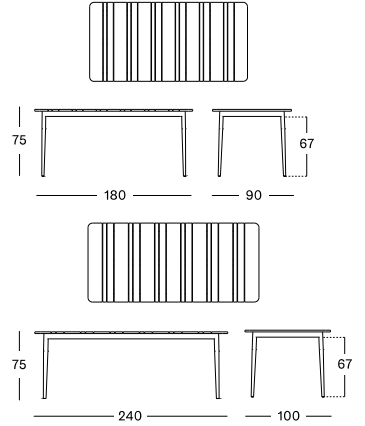

QUADRO BISTRO TABLE

MATERIALS

black powder coated steel base
untreated teak or hpl top

DIMENSIONS

70 x 70 cm

COLOURS

MAX DINING TABLE

MATERIALS

black powder coated aluminium frame
untreated teak top

DIMENSIONS

180 x 90 cm
240 x 100 cm

COLOUR

UNTREATED
TEAK

MAX DINING TABLE 90

MATERIALS

black powder coated aluminium frame
untreated teak or black hpl top

DIMENSIONS

90 x 90 cm

COLOURS

UNTREATED
TEAK BLACK
HPL

IVO SIDE TABLE DIA 44

MATERIALS

powder coated aluminium
HDPE wicker
hpl

DIMENSIONS