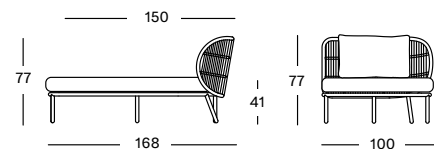

KODO MODULAR 1 SEATER LEFT

MATERIALS

powder coated aluminium
polypropylene rope

CUSHION

seat 14 cm quick dry foam
back polyester fibre filling
fabrics see page 170 - 171

COLOUR

DUNE WHITE

KODO MODULAR 2 SEATER LEFT

MATERIALS

powder coated aluminium
polypropylene rope

CUSHIONS

seat 14 cm quick dry foam
back polyester fibre filling
fabrics see page 170 - 171

COLOUR

DUNE WHITE

KODO MODULAR CHAISE LONGUE LEFT

MATERIALS

powder coated aluminium

CUSHION

seat 14 cm quick dry foam
back polyester fibre filling
fabrics see page 170 - 171

COLOUR

DUNE WHITE