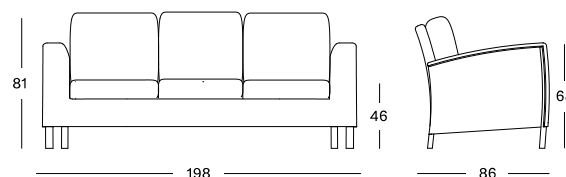

SAFI LOUNGE CHAIR

MATERIALS

powder coated aluminium frame
polyethylene fibre

CUSHION

seat 12 cm quick dry foam
back polyester fibre
fabrics see page 170 - 171

COLOUR

OLD LACE

SAFI LOUNGE SOFA 2S

MATERIALS

powder coated aluminium frame
polyethylene fibre

CUSHION

seat 12 cm quick dry foam
back polyester fibre
fabrics see page 170 - 171

COLOUR

OLD LACE

SAFI LOUNGE SOFA 3S

MATERIALS

powder coated aluminium frame
polyethylene fibre

CUSHION

seat 12 cm quick dry foam
back polyester fibre
fabrics see page 170 - 171

COLOUR

OLD LACE