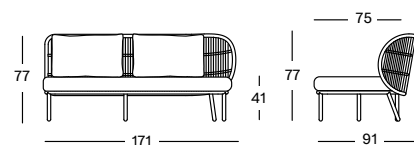

MATERIALS

powder coated aluminium
polypropylene rope

CUSHIONS

seat 14 cm quick dry foam
back polyester fibre filling
fabrics see page 170 - 171

COLOUR

DUNE WHITE

KODO MODULAR CHAISE LONGUE LEFT

MATERIALS