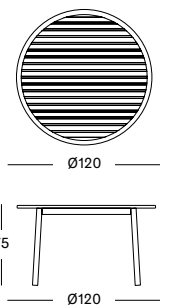

ceramic top
untreated teak frame

DIMENSIONS

240 x 100 cm
310 x 100 cm

COLOUR

UNTREATED TEAK
MASAI BLANCO CERAMIC

SAM DINING TABLE

MATERIALS

untreated solid teak

DIMENSIONS

75 cm H x Ø 120 cm

COLOUR

UNTREATED TEAK

NOA DINING TABLE

MATERIALS

untreated solid teak
powder coated aluminium connection

DIMENSIONS