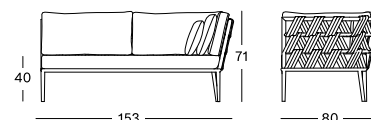

LEO MODULAR CORNER RIGHT

MATERIALS

powder coated aluminium
acrylic rope

CUSHIONS

seat 12 cm quick dry foam
back polyester fibre filling
deco 1x (50x50), 1x (40x40)
fabrics see page 170 - 171

COLOUR

LAVA ALUMINIUM
LAVA ROPE