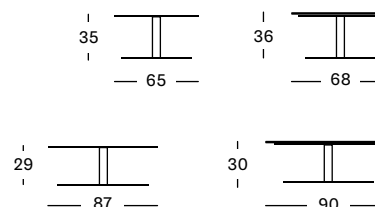

KODO DEEP SOFA

MATERIALS

powder coated aluminium
polypropylene rope

CUSHIONS

seat 14 cm quick dry foam
back polyester fibre filling
fabrics see page 170 - 171

COLOUR

KODO SIDE TABLE DIA 40

MATERIALS

powder coated aluminium
ceramic or aluminium top

DIMENSIONS

44 cm H x Ø 40 cm

COLOURS

KODO COFFEE TABLE DIA 68 & DIA 90

MATERIALS

powder coated aluminium
ceramic or aluminium top

DIMENSIONS

36 cm H x Ø 68 cm

30 cm H x Ø 90 cm

COLOURS