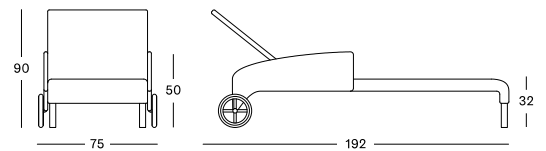

SAFI SIDE TABLE

MATERIALS

powder coated aluminium frame
polyethylene fibre
glass (optional)

DIMENSIONS

60 x 60 cm

COLOUR

OLD LACE