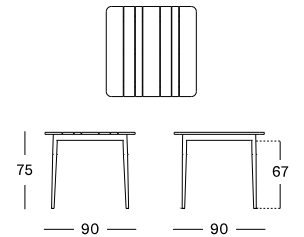

LEO DINING TABLE

MATERIALS

powder coated aluminium
untreated teak top

DIMENSIONS

180 x 90 cm
240 x 100 cm

COLOUR

LAVA ALUMINIUM
UNTREATED TEAK