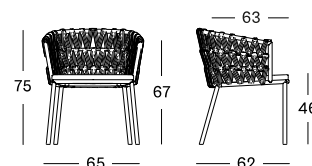

LEO LOUNGE CHAIR

MATERIALS

powder coated aluminium
acrylic rope

CUSHIONS

seat 12 cm quick dry foam
back polyester fibre filling
fabrics see page 170 - 171

COLOUR

LAVA ALUMINIUM
LAVA ROPE