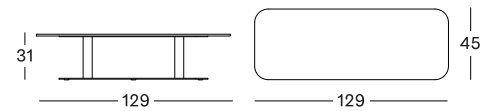

KODO SIDE TABLE

MATERIALS

powder coated aluminium
ceramic or aluminium top

DIMENSIONS

41 x 41 cm

COLOURS

FOSSIL GREY
FLINT

DUNE WHITE
SHARDS

DUNE WHITE
PORTLAND