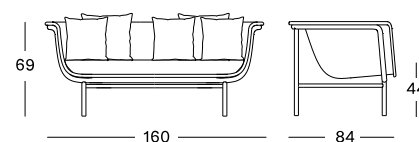

WICKED LOUNGE SOFA 3S

MATERIALS

powder coated aluminium
polyethylene wicker

CUSHIONS

seat 10 cm quick dry foam
deco 3x (45x50), 2x (40x40)
fabrics see page 170 - 171

COLOURS

**BLACK
TAUPE**

**WHITE
NATURAL**