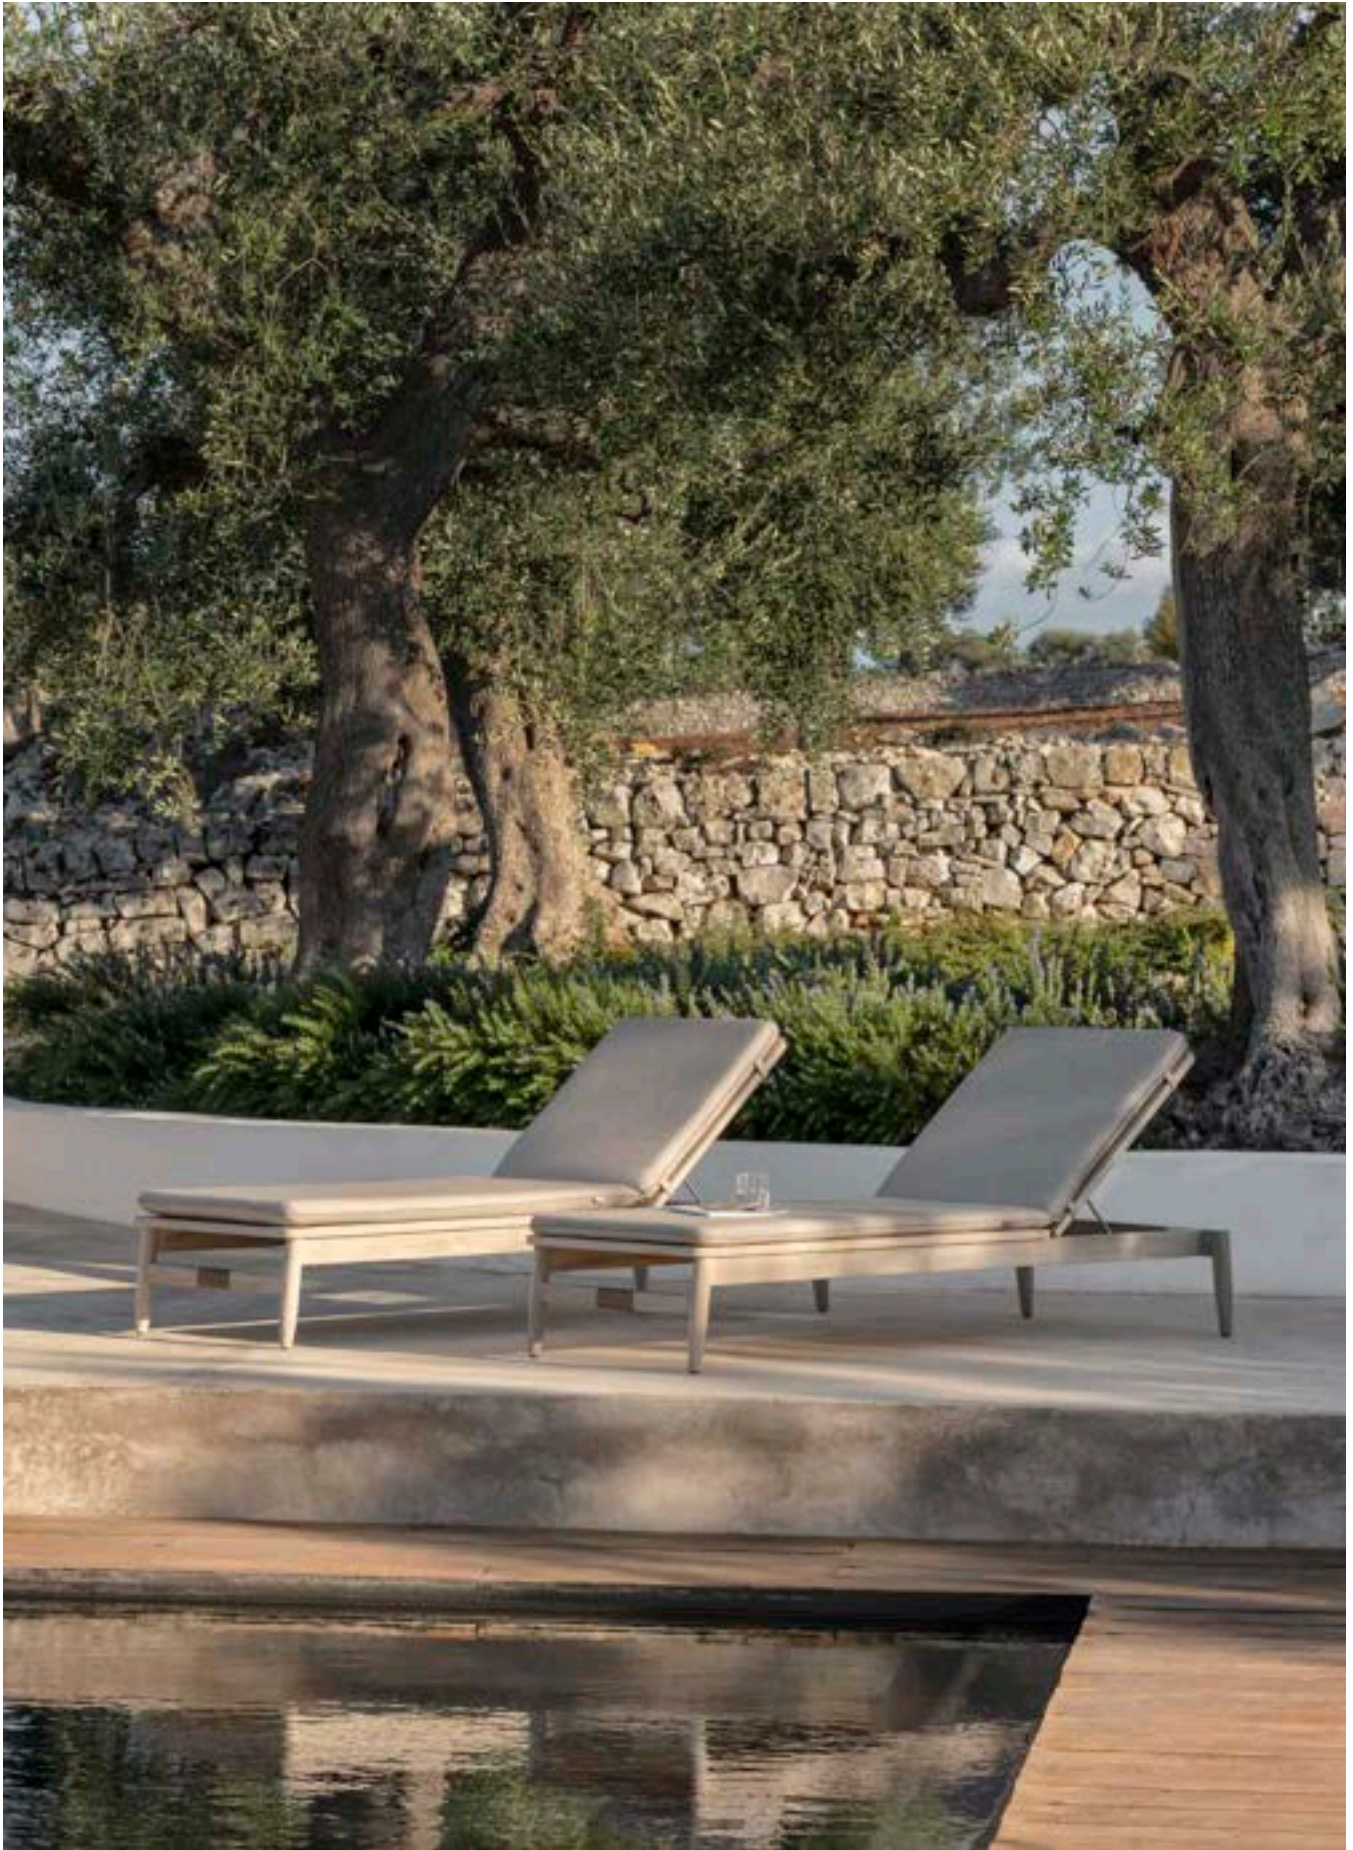

LAVA ALUMINIUM
LAVA ROPE

DAVID

lounge chair
lounge sofa
coffee table
side table
dining chair
dining table
sunlounger

DAVID LOUNGE SOFA, LOUNGE CHAIR, COFFEE & SIDE TABLE. TOUNDRA RUG.

DAVID LOUNGE CHAIR

DAVID SUNLOUNGER