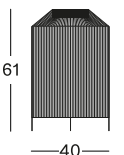

MORA

design by studio segers

MORA LAMP WITH HANDLE 54 CM H

MATERIALS

powder coated steel
polypropylene rope
solar-powered LED module

DIMENSIONS

54 cm H x Ø 26 cm

COLOUR

FOSSIL GREY ROPE

MORA LAMP 42 CM H X 54 CM DIA

MATERIALS

powder coated steel
polypropylene rope
solar-powered LED module

DIMENSIONS

42 cm H x Ø 54 cm

COLOUR

FOSSIL GREY ROPE

MORA LAMP 61 CM H X 40 CM DIA

MATERIALS

powder coated steel
polypropylene rope
solar-powered LED module

DIMENSIONS

61 cm H x Ø 40 cm

COLOUR

FOSSIL GREY ROPE