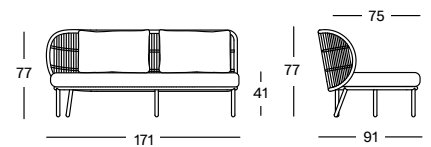

KODO MODULAR CHAISE LONGUE RIGHT

MATERIALS

powder coated aluminium

CUSHION

seat 14 cm quick dry foam
back polyester fibre filling
fabrics see page 170 - 171

COLOUR

DUNE WHITE