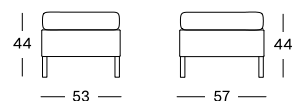

DOVILE DINING CHAIR

MATERIALS

powder coated aluminium frame
outdoor treated Lloyd Loom weave

CUSHION

seat 4 cm polyether foam
fabrics see page 170 - 171

COLOURS

see page 163

NIMES TABLE DIA 110 / 130

MATERIALS

powder coated aluminium frame
outdoor treated Lloyd Loom weave
glass (optional)

DIMENSIONS

Ø 110 cm
Ø 130 cm

COLOURS

see page 163

DOVILE FOOTREST

MATERIALS

powder coated aluminium frame
outdoor treated Lloyd Loom weave

CUSHIONS

seat 11 cm polyether foam
fabrics see page 170 - 171

COLOURS

see page 163