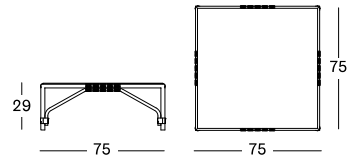

LUCY SIDE TABLE

MATERIALS

powder coated aluminium
polyethylene fibre
glass

DIMENSIONS

46 x 46 cm

COLOUR

OFF WHITE

LUCY MODULAR COFFEE TABLE

MATERIALS

powder coated aluminium
polyethylene fibre
glass

DIMENSIONS

75 x 75 cm

COLOUR

OFF WHITE