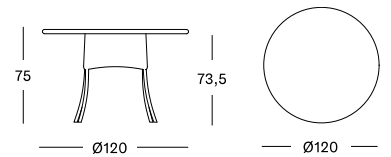

SAFI DINING CHAIR

MATERIALS

powder coated aluminium frame
polyethylene fibre

CUSHION

4 cm polyether foam
fabrics see page 170 - 171

COLOUR

OLD LACE

SAFI DINING TABLE DIA 120

MATERIALS

powder coated aluminium frame
polyethylene fibre
glass (optional)

DIMENSIONS

Ø 120 cm

COLOUR

OLD LACE