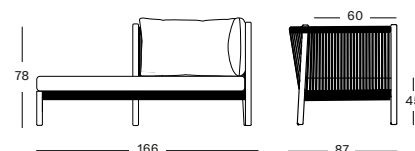

LENTO MODULAR FOOTREST

MATERIALS

untreated teak
polypropylene rope

CUSHIONS

seat 12 cm quick dry foam
back polyester fibre filling
fabrics see page 170 - 171

COLOUR

UNTREATED TEAK
ANTHRACITE ROPE