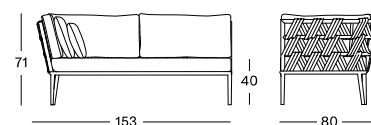

LEO MODULAR CENTER

MATERIALS

powder coated aluminium
acrylic rope

CUSHIONS

seat 12 cm quick dry foam
back polyester fibre filling
fabrics see page 170 - 171

COLOUR

LAVA ALUMINIUM
LAVA ROPE