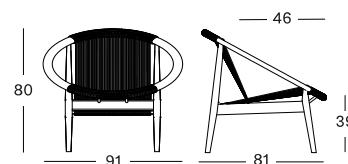

FRIDA LOUNGE CHAIR UNTREATED TEAK

MATERIALS

untreated teak
polypropylene rope

COLOUR

UNTREATED TEAK
ANTHRACITE ROPE

FRIDA LOUNGE CHAIR BLACK STAINED TEAK

MATERIALS

black stained brushed teak
polypropylene rope

COLOURS

BRUSHED TEAK BLACK
ONYX BLACK ROPE

ANTON

ANTON SIDE TABLE TEAK 40

MATERIALS
untreated teak

DIMENSIONS
40,5 cm H x Ø 40 cm

COLOUR

UNTREATED TEAK