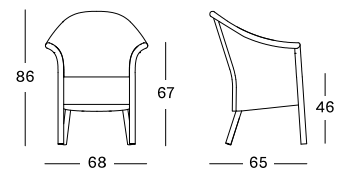

AVIGNON SIDE TABLE

MATERIALS

powder coated aluminium frame
outdoor treated Lloyd Loom weave
glass (optional)

DIMENSIONS

60 cm H x Ø 60 cm

LOOM COLOURS

see page 163