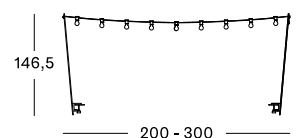

MATTEO | LIGHT MY TABLE

MATTEO DINING TABLE

MATERIALS

black or dune white powder coated
aluminium legs
untreated teak top

DIMENSIONS

215 x 100 cm
285 x 100 cm

COLOURS

BLACK ALUMINIUM
UNTREATED TEAK

DUNE WHITE ALUMINIUM
UNTREATED TEAK

MATTEO BENCH

MATERIALS

black or white powder coated
aluminium legs
untreated teak seat

DIMENSIONS

195 x 40 cm
265 x 40 cm

COLOURS

BLACK
UNTREATED TEAK

DUNE WHITE ALUMINIUM
UNTREATED TEAK

LIGHT MY TABLE

design by Studiomie

MATERIALS

black powder coated
galvanized steel
leather details
9 LED lamps 2W

DIMENSIONS

adjustable 200 – 300 cm
(for table tops up to 6 cm thick)