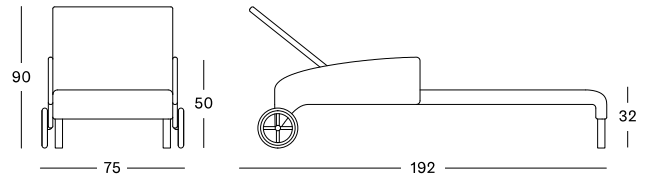

see page 163

DOVILE SIDE TABLE

MATERIALS

powder coated aluminium
 outdoor treated Lloyd Loom weave
 glass (optional)

DIMENSIONS

60 x 60 cm

LOOM COLOURS

see page 163