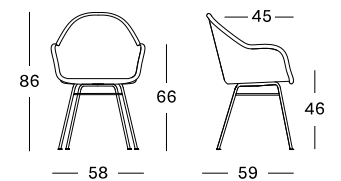

REMI DINING CHAIR

MATERIALS

aluminium and polypropylene rope seat
teak base or black epoxy coated steel base

CUSHIONS

2 cm polyether foam
fabrics see page 170 - 171

COLOURS