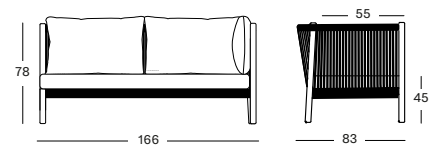

LENTO MODULAR CORNER LEFT

MATERIALS
 untreated teak
 polypropylene rope

CUSHIONS
 seat 12 cm quick dry foam
 back polyester fibre filling
 fabrics see page 170 - 171

COLOUR

UNTREATED TEAK
ANTHRACITE ROPE

LENTO MODULAR CONNECTING SIDE TABLE

MATERIALS
 polypropylene rope
 ceramic top

DIMENSIONS
 69 x 37 cm

COLOUR

PORTLAND CERAMIC
ANTHRACITE ROPE

LENTO MODULAR CHAISE LONGUE LEFT

MATERIALS

untreated teak
polypropylene rope

CUSHIONS