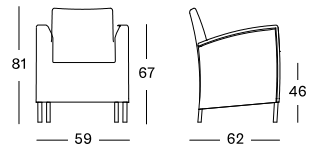

LEFT PAGE: DOVILE DINING CHAIR
RIGHT PAGE: MONTE CARLO DINING CHAIR AND AVIGNON SIDE TABLE

NIMES TABLE DIA 110 / 130

MATERIALS

powder coated aluminium frame
outdoor treated Lloyd Loom weave
glass (optional)

DIMENSIONS

Ø 110 cm
Ø 130 cm

COLOURS

see page 163