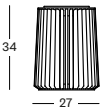

MATERIALS

repurposed teak slats
casted aluminium frame
solar-powered LED module

DIMENSIONS

34 cm H x Ø 27 cm

COLOUR

UNTREATED TEAK
BLACK ALUMINIUM

MAYA LAMP LARGE

MATERIALS