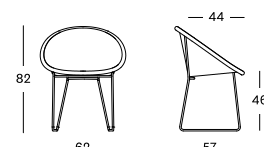

GIPSY COCOON

MATERIALS

aluminium and polyethylene wicker seat
316 stainless steel or epoxy coated steel base

CUSHIONS

8 cm quick dry foam
fabrics see page 170 - 171

COLOUR

BLACK STEEL
BLACK WICKER