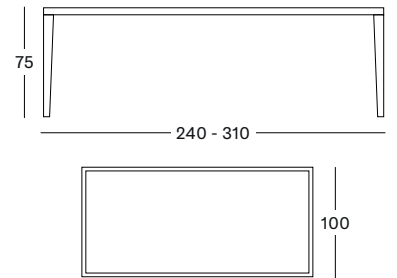

ceramic top
untreated teak frame

DIMENSIONS

240 x 100 cm
310 x 100 cm

COLOUR

UNTREATED TEAK
MASAI BLANCO CERAMIC

SAM DINING TABLE

MATERIALS

untreated solid teak

DIMENSIONS

75 cm H x Ø 120 cm

COLOUR

UNTREATED TEAK

NOA DINING TABLE

MATERIALS

untreated solid teak
powder coated aluminium connection

DIMENSIONS