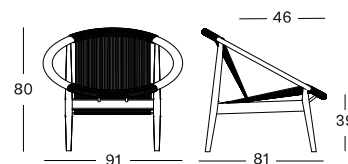

FRIDA LOUNGE CHAIR UNTREATED TEAK

MATERIALS

untreated teak
polypropylene rope

COLOUR

UNTREATED TEAK
ANTHRACITE ROPE

FRIDA LOUNGE CHAIR BLACK STAINED TEAK

MATERIALS

black stained brushed teak
polypropylene rope

COLOURS

BRUSHED TEAK BLACK
ONYX BLACK ROPE

ANTON

ANTON SIDE TABLE TEAK 40

MATERIALS
untreated teak

DIMENSIONS
40,5 cm H x Ø 40 cm

COLOUR

UNTREATED TEAK