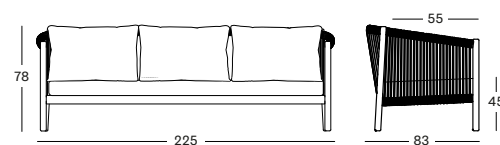

UNTREATED TEAK
ANTHRACITE ROPE

LENTO LOUNGE SOFA 3S

MATERIALS

untreated teak
polypropylene rope

CUSHIONS

seat 12 cm quick dry foam
back polyester fibre filling
fabrics see page 170 - 171

COLOUR

UNTREATED TEAK
ANTHRACITE ROPE