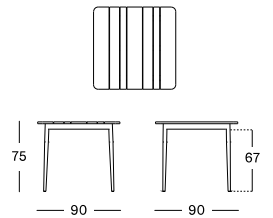

QUADRO BISTRO TABLE

MATERIALS

black powder coated steel base
untreated teak or hpl top

DIMENSIONS

70 x 70 cm

COLOURS

MAX DINING TABLE

MATERIALS

black powder coated aluminium frame
untreated teak top

DIMENSIONS

180 x 90 cm
240 x 100 cm

COLOUR

UNTREATED
TEAK

MAX DINING TABLE 90

MATERIALS

black powder coated aluminium frame
untreated teak or black hpl top

DIMENSIONS

90 x 90 cm

COLOURS

UNTREATED
TEAK BLACK
HPL

IVO SIDE TABLE DIA 44

MATERIALS

powder coated aluminium
HDPE wicker
hpl

DIMENSIONS