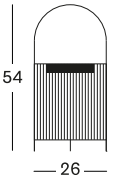

MATERIALS

powder coated steel
polypropylene rope
solar-powered LED module

DIMENSIONS

54 cm H x Ø 26 cm

COLOUR

FOSSIL GREY ROPE

MORA LAMP 42 CM H X 54 CM DIA

MATERIALS