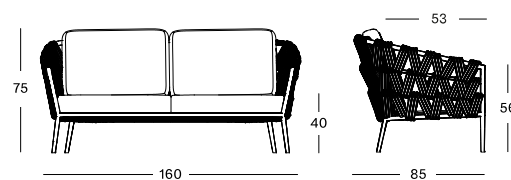

LEO DINING CHAIR

MATERIALS

powder coated aluminium
acrylic rope

CUSHIONS

seat 4 cm quick dry foam
back polyester fibre filling
fabrics see page 170 - 171

COLOUR

LAVA ALUMINIUM
LAVA ROPE

LEO LOUNGE CHAIR

MATERIALS

powder coated aluminium
acrylic rope

CUSHIONS

seat 12 cm quick dry foam
back polyester fibre filling
fabrics see page 170 - 171

COLOUR

LAVA ALUMINIUM
LAVA ROPE

LEO LOUNGE SOFA

MATERIALS

powder coated aluminium
acrylic rope

CUSHIONS

seat 12 cm quick dry foam
back polyester fibre filling
fabrics see page 170 - 171

COLOUR

LAVA ALUMINIUM
LAVA ROPE