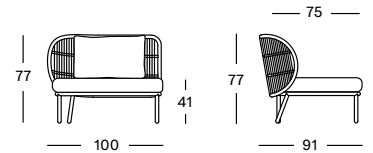

KODO MODULAR 2 SEATER RIGHT

MATERIALS

powder coated aluminium
polypropylene rope

CUSHIONS

seat 14 cm quick dry foam
back polyester fibre filling
fabrics see page 170 - 171

COLOUR

DUNE WHITE