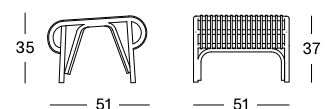

LUCY LAZY ARMCHAIR

MATERIALS

powder coated aluminium
polyethylene fibre

CUSHION

seat 2 cm polyether foam
fabrics see page 170 - 171

COLOUR

OFF WHITE

LUCY LOUNGE CHAIR

MATERIALS

powder coated aluminium
polyethylene fibre

COLOUR

OFF WHITE

LUCY FOOTREST

MATERIALS

powder coated aluminium
polyethylene fibre

COLOUR

OFF WHITE