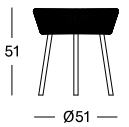

LOOP FOOTREST

MATERIALS

powder coated aluminium
polyethylene fibre (black) or
polypropylene rope (other colours)

COLOURS

LOOP SIDE TABLE

MATERIALS

powder coated aluminium
polyethylene fibre (black) or
polypropylene rope (other colours)

COLOURS

LOOP COFFEE TABLE

MATERIALS

powder coated aluminium
polyethylene fibre (black) or
polypropylene rope (other colours)

COLOURS