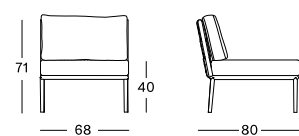

LEO MODULAR CORNER LEFT

MATERIALS

powder coated aluminium
acrylic rope

CUSHIONS

seat 12 cm quick dry foam
back polyester fibre filling
deco 1x (50x50), 1x (40x40)
fabrics see page 170 - 171

COLOUR

LAVA ALUMINIUM
LAVA ROPE

LEO MODULAR CORNER RIGHT

MATERIALS

powder coated aluminium
acrylic rope

CUSHIONS

seat 12 cm quick dry foam
back polyester fibre filling
deco 1x (50x50), 1x (40x40)
fabrics see page 170 - 171

COLOUR

LAVA ALUMINIUM
LAVA ROPE

LEO MODULAR CENTER

MATERIALS

powder coated aluminium
acrylic rope

CUSHIONS

seat 12 cm quick dry foam
back polyester fibre filling
fabrics see page 170 - 171

COLOUR

LAVA ALUMINIUM
LAVA ROPE