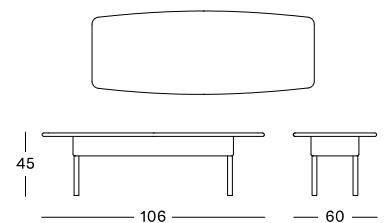

DOVILE COFFEE TABLE

MATERIALS

powder coated aluminium frame
 outdoor treated Lloyd Loom weave
 glass (optional)

DIMENSIONS

60 x 106 cm

LOOM COLOURS

see page 163

NICE DINING CHAIR