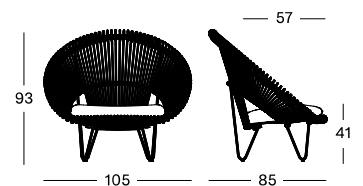

ROXY DINING CHAIR

MATERIALS

aluminium and polyethylene wicker seat
black epoxy coated steel base

CUSHIONS

seat 2 cm polyether foam
fabrics see page 170 - 171

COLOURS

CAMEL
WICKER

BLACK
WICKER

ROY LAZY CHAIR

MATERIALS

aluminium and polyethylene wicker seat
black epoxy coated steel base

CUSHIONS

seat 2 cm polyether foam
fabrics see page 170 - 171

COLOURS

CAMEL
WICKER

BLACK
WICKER

ROY COCOON

MATERIALS

aluminium and polyethylene wicker seat
black epoxy coated steel base

CUSHIONS

seat 8 cm quick dry foam
fabrics see page 170 - 171

COLOURS

CAMEL
WICKER

BLACK
WICKER