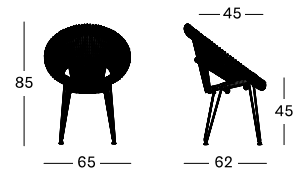

ROY LAZY CHAIR

MATERIALS

aluminium and polyethylene wicker seat
black epoxy coated steel base

CUSHIONS

seat 2 cm polyether foam
fabrics see page 170 - 171

COLOURS

CAMEL
WICKER

BLACK
WICKER