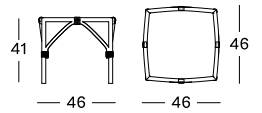

LUCY MODULAR COFFEE TABLE

MATERIALS

powder coated aluminium
polyethylene fibre
glass

DIMENSIONS

75 x 75 cm

COLOUR

OFF WHITE