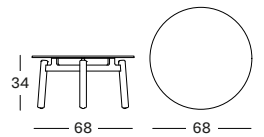

DIMENSIONS

44 cm H x Ø 45 cm

COLOUR

UNTREATED TEAK
PORTLAND CERAMIC

LENTO COFFEE TABLE DIA 68

MATERIALS

untreated teak
aluminium frame
ceramic top

DIMENSIONS

34 cm H x Ø 68 cm

COLOUR

UNTREATED TEAK
PORTLAND CERAMIC

LENTO COFFEE TABLE DIA 90

MATERIALS

untreated teak
aluminium frame
ceramic top

DIMENSIONS

29 cm H x Ø 90 cm