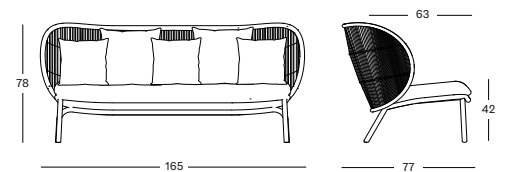

KODO LOUNGE CHAIR

MATERIALS

powder coated aluminium
polypropylene rope

CUSHIONS

seat 12 cm quick dry foam
deco 1x (50x50), 1x (40x40)
fabrics see page 170 - 171

COLOURS