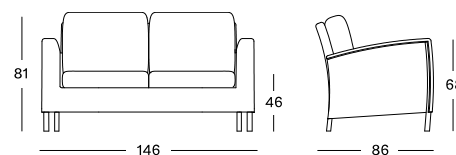

SAFI LOUNGE SOFA 3S

MATERIALS

powder coated aluminium frame
polyethylene fibre

CUSHION

seat 12 cm quick dry foam
back polyester fibre
fabrics see page 170 - 171

COLOUR

OLD LACE