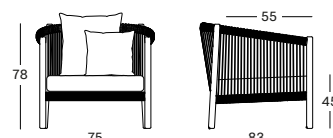

LENTO LOUNGE SOFA 2.5S

MATERIALS

untreated teak
polypropylene rope

CUSHIONS

seat 12 cm quick dry foam
back polyester fibre filling
fabrics see page 170 - 171

COLOUR

UNTREATED TEAK
ANTHRACITE ROPE