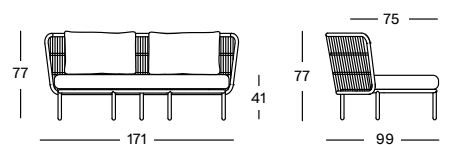

KODO MODULAR CENTER

MATERIALS

powder coated aluminium
polypropylene rope

CUSHIONS

seat 14 cm quick dry foam
back polyester fibre filling
fabrics see page 170 - 171

COLOUR

DUNE WHITE

KODO MODULAR OTTOMAN

MATERIALS

powder coated aluminium

CUSHIONS

seat 14 cm quick dry foam
fabrics see page 170 - 171

COLOUR

DUNE WHITE

KODO MODULAR CORNER

MATERIALS

powder coated aluminium
polypropylene rope

CUSHIONS

seat 14 cm quick dry foam
back polyester fibre filling
fabrics see page 170 - 171

COLOUR

DUNE WHITE