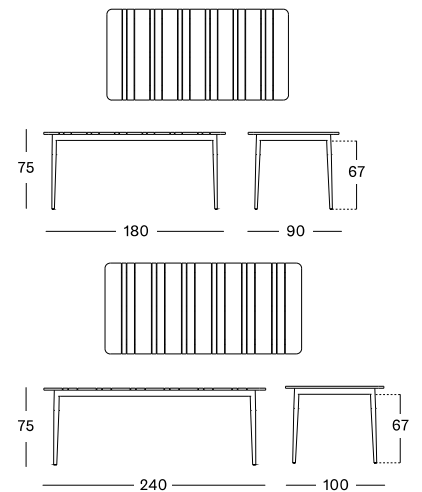

LAVA ALUMINIUM
UNTREATED TEAK

LEO DINING TABLE

MATERIALS

powder coated aluminium
 untreated teak top

DIMENSIONS

180 x 90 cm
 240 x 100 cm

COLOUR

LAVA ALUMINIUM
UNTREATED TEAK