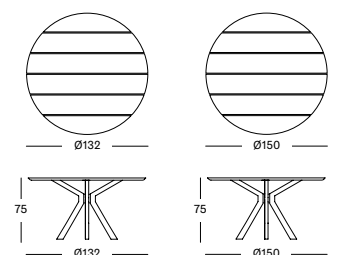

VOLTA DINING TABLE

MATERIALS

ceramic top
untreated teak frame

DIMENSIONS

240 x 100 cm
310 x 100 cm

COLOUR

UNTREATED TEAK
MASAI BLANCO CERAMIC

SAM DINING TABLE

MATERIALS

untreated solid teak

DIMENSIONS

75 cm H x Ø 120 cm

COLOUR

UNTREATED TEAK

NOA DINING TABLE

MATERIALS

untreated solid teak
powder coated aluminium connection

DIMENSIONS

75 cm H x Ø 132 cm
75 cm H x Ø 150 cm

COLOUR

UNTREATED TEAK