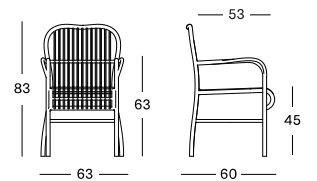

LUCY SUNLOUNGER

MATERIALS

powder coated aluminium
polyethylene fibre

CUSHION

seat 3 cm polyether foam
fabrics see page 170 - 171

COLOUR

OFF WHITE