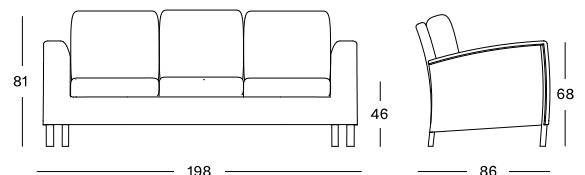

DOVILE LOUNGE CHAIR

MATERIALS

powder coated aluminium frame
outdoor treated Lloyd Loom weave

CUSHIONS

seat 12 cm high resilience foam
back polyester fibre
fabrics see page 170 - 171

COLOURS

see page 163

DOVILE LOUNGE SOFA 2S

MATERIALS

powder coated aluminium frame
outdoor treated Lloyd Loom weave

CUSHIONS

seat 12 cm high resilience foam
back polyester fibre
fabrics see page 170 - 171

COLOURS

see page 163

DOVILE LOUNGE SOFA 3S

MATERIALS

powder coated aluminium frame
outdoor treated Lloyd Loom weave

CUSHIONS

seat 12 cm high resilience foam
back polyester fibre
fabrics see page 170 - 171

COLOURS

see page 163