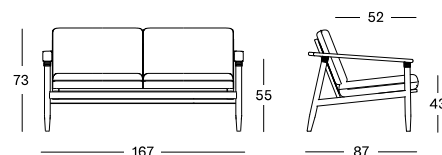

DAVID LOUNGE SOFA 3S

MATERIALS

stained brushed teak
polypropylene rope

CUSHIONS

seat 12 cm quick dry foam
back polyester fibre filling
fabrics see page 170 - 171

COLOUR

AGED TEAK