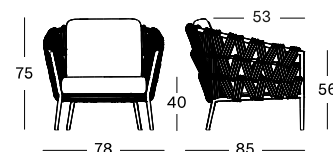

LEO LOUNGE SOFA

MATERIALS

powder coated aluminium
acrylic rope

CUSHIONS

seat 12 cm quick dry foam
back polyester fibre filling
fabrics see page 170 - 171

COLOUR

LAVA ALUMINIUM
LAVA ROPE