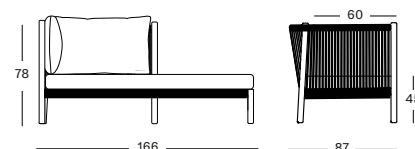

LENTO MODULAR CHAISE LONGUE RIGHT

MATERIALS

untreated teak
polypropylene rope

CUSHIONS

seat 12 cm quick dry foam
back polyester fibre filling
fabrics see page 170 - 171

COLOUR

UNTREATED TEAK
ANTHRACITE ROPE