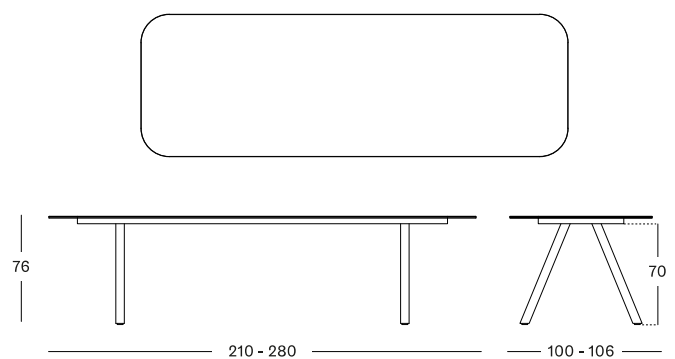

KODO LOUNGE SOFA

MATERIALS

powder coated aluminium
polypropylene rope

CUSHIONS

seat 12 cm quick dry foam
deco 2x (50x50), 3x (40x40)
fabrics see page 170 - 171

COLOURS

KODO LOUNGE CHAIR

MATERIALS

powder coated aluminium
polypropylene rope

CUSHIONS

seat 12 cm quick dry foam
deco 1x (50x50), 1x (40x40)
fabrics see page 170 - 171

COLOURS

KODO DINING TABLE

MATERIALS

powder coated aluminium
ceramic top

DIMENSIONS

210 x 100 cm
280 x 106 cm

COLOURS