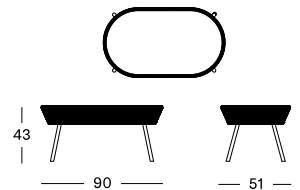

COLOURS

LOOP COFFEE TABLE

MATERIALS

powder coated aluminium
polyethylene fibre (black) or
polypropylene rope (other colours)

COLOURS

LOOP DINING CHAIR

MATERIALS

powder coated aluminium
polyethylene fibre (black) or
polypropylene rope (other colours)