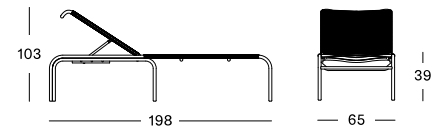

LOOP SUNLOUNGER

MATERIALS

powder coated aluminium
polyethylene fibre (black)
polypropylene rope (other colours)

CUSHIONS

3 cm polyether foam
fabrics see page 170 - 171

COLOURS

BLACK

BEIGE
STONE WHITE

TAUPE

FOSSIL GREY