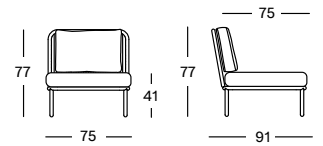

KODO MODULAR OTTOMAN

MATERIALS

powder coated aluminium

CUSHIONS

seat 14 cm quick dry foam
fabrics see page 170 - 171

COLOUR

DUNE WHITE