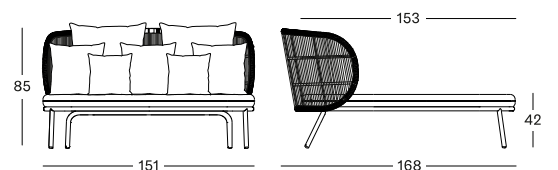

CUSHIONS

seat 12 cm quick dry foam
deco 2x (60 x 60), 3x (50x50), 2x (40x40)
fabrics see page 170 - 171

COLOURS

FOSSIL GREY

DUNE WHITE

LENTO

lounge chair
lounge sofa
modular sofa
modular chaise longue
coffee table
side table

LENTO LOUNGE SOFA, MODULAR SOFA AND COFFEE TABLES, CLIFF RUG.

LEFT PAGE: LENTO LOUNGE CHAIR AND SIDE TABLE.
RIGHT PAGE: LENTO LOUNGE SOFA, COFFEE TABLE AND SIDE TABLE.

LENTO SIDE TABLE DIA 45

MATERIALS

untreated teak
aluminium frame
ceramic top

DIMENSIONS

44 cm H x Ø 45 cm

COLOUR

UNTREATED TEAK
PORTLAND CERAMIC

LENTO COFFEE TABLE DIA 68

MATERIALS

untreated teak
aluminium frame
ceramic top

DIMENSIONS