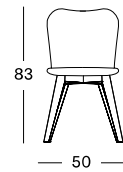

LENA DINING CHAIR STEEL A BASE

MATERIALS

aluminium and polyethylene wicker seat
black epoxy coated steel base

COLOURS