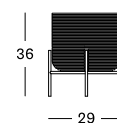

MATERIALS
polyester fibre

DIMENSIONS
170 x 240 cm
200 x 300 cm
250 x 350 cm

COLOURS

CLAY

CLIFF RUG AND ROZY COFFEE TABLE

IVO PLANT STAND SMALL

MATERIALS

powder coated aluminium
HDPE wicker
plastic saucer

DIMENSIONS

36 cm H x Ø 29 cm

COLOUR

BLACK ALUMINIUM
BLACK WICKER

IVO PLANT STAND MEDIUM

MATERIALS

powder coated aluminium
HDPE wicker
plastic saucer

DIMENSIONS