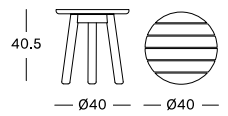

COLOURS

BRUSHED TEAK BLACK
ONYX BLACK ROPE

ANTON

ANTON SIDE TABLE TEAK 40

MATERIALS
untreated teak

DIMENSIONS
40,5 cm H x Ø 40 cm

COLOUR

UNTREATED TEAK