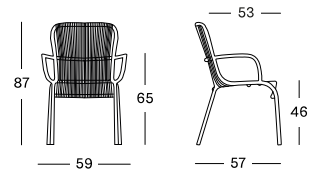

LOOP DINING CHAIR

MATERIALS

powder coated aluminium
polyethylene fibre (black) or
polypropylene rope (other colours)

COLOURS

LOOP LOUNGE CHAIR

MATERIALS

powder coated aluminium
polyethylene fibre (black) or
polypropylene rope (other colours)

COLOURS

LOOP SOFA

MATERIALS

powder coated aluminium
polyethylene fibre (black) or
polypropylene rope (other colours)

COLOURS