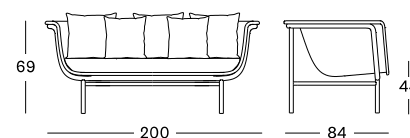

COLOURS

**BLACK
TAUPE**

**WHITE
NATURAL**

WICKED COFFEE TABLE

MATERIALS

powder coated aluminium
untreated teak

DIMENSIONS

123 x 55 cm