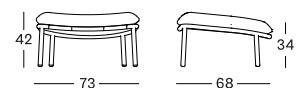

KODO DINING CHAIR

MATERIALS

powder coated aluminium
polypropylene rope

CUSHION

seat 4 cm quick dry foam
fabrics see page 170 - 171

COLOURS

KODO COCOON

MATERIALS

powder coated aluminium
polypropylene rope

CUSHIONS

seat 12 cm quick dry foam
deco 1 x (60x60), 2x (40x40)
or
back polyester fibre filling and 1x (35x50)
fabrics see page 170 - 171

COLOURS

KODO FOOTREST

MATERIALS

powder coated aluminium

CUSHION

footrest 12 cm quick dry foam
fabrics see page 170 - 171

COLOURS