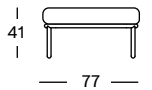

KODO MODULAR CENTER

MATERIALS

powder coated aluminium
polypropylene rope

CUSHIONS

seat 14 cm quick dry foam
back polyester fibre filling
fabrics see page 170 - 171

COLOUR

DUNE WHITE

KODO MODULAR OTTOMAN

MATERIALS

powder coated aluminium

CUSHIONS

seat 14 cm quick dry foam
fabrics see page 170 - 171

COLOUR

DUNE WHITE

KODO MODULAR CORNER

MATERIALS

powder coated aluminium
polypropylene rope

CUSHIONS

seat 14 cm quick dry foam
back polyester fibre filling
fabrics see page 170 - 171

COLOUR

DUNE WHITE