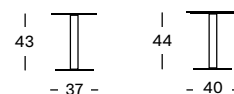

KODO COFFEE TABLE DIA 68 & DIA 90

MATERIALS

powder coated aluminium
ceramic or aluminium top

DIMENSIONS

36 cm H x Ø 68 cm

30 cm H x Ø 90 cm

COLOURS