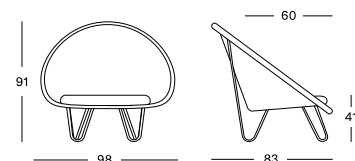

MATERIALS

aluminium and polyethylene wicker seat
316 stainless steel or epoxy coated steel base

CUSHIONS

8 cm quick dry foam
fabrics see page 170 - 171

COLOUR

BLACK STEEL
BLACK WICKER

GIPSY LOUNGE

MATERIALS