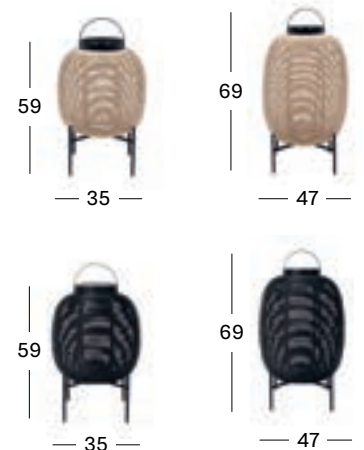

DIMENSIONS

59 cm H x Ø 35 cm
69 cm H x Ø 47 cm

COLOURS

CAMEL WICKER

BLACK WICKER

BLACK ALUMINIUM BLACK ALUMINIUM

TIKA LANTERN TEAK BASE

MATERIALS