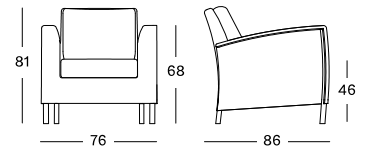

DOVILE LOUNGE SOFA 2S

MATERIALS

powder coated aluminium frame
outdoor treated Lloyd Loom weave

CUSHIONS

seat 12 cm high resilience foam
back polyester fibre
fabrics see page 170 - 171

COLOURS

see page 163