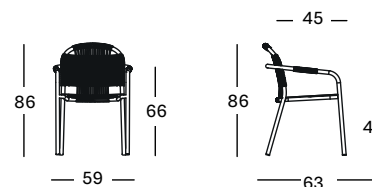

CLEO DINING CHAIR

MATERIALS

polypropylene rope
powder coated aluminium frame

CUSHIONS

3 cm polyether foam
fabrics see page 170 - 171

COLOUR

FOSSIL GREY ALUMINIUM
MISTY DOTS ROPE