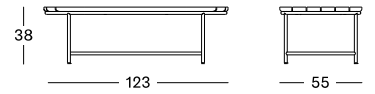

WICKED SIDE TABLE

MATERIALS

powder coated aluminium
untreated teak

DIMENSIONS

Ø 37 cm

COLOURS

BLACK ALUMINIUM
UNTREATED TEAK

WHITE ALUMINIUM
UNTREATED TEAK