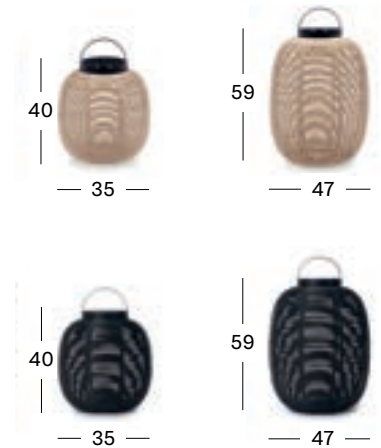

DIMENSIONS

40 cm H x Ø 35 cm
59 cm H x Ø 47 cm

COLOURS

CAMEL WICKER

BLACK WICKER

TIKA LANTERN STEEL BASE

MATERIALS

powder coated aluminium
HDPE wicker
solar-powered LED module
powder coated steel base