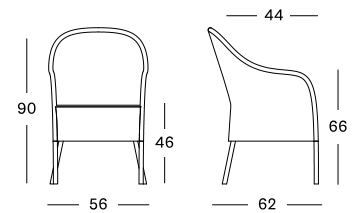

MONTE CARLO DINING CHAIR

MATERIALS

powder coated aluminium frame
outdoor treated Lloyd Loom weave

CUSHION

seat 4 cm polyether foam
fabrics see page 170 - 171

LOOM COLOURS

see page 163