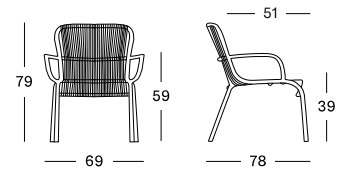

COLOURS

LOOP LOUNGE CHAIR

MATERIALS

powder coated aluminium
polyethylene fibre (black) or
polypropylene rope (other colours)

COLOURS

LOOP SOFA

MATERIALS

powder coated aluminium
polyethylene fibre (black) or
polypropylene rope (other colours)