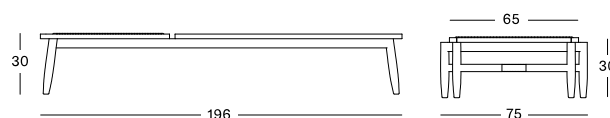

DAVID DINING ARMCHAIR

MATERIALS

stained brushed teak
polypropylene rope

CUSHION

4 cm quick dry foam
fabrics see page 170 - 171

COLOUR

DAVID DINING TABLE

MATERIALS

stained brushed teak
ceramic top

DIMENSIONS

210 x 100 cm
280 x 106 cm

COLOUR

DAVID SUNLOUNGER

MATERIALS

stained brushed teak
polypropylene rope

CUSHION

6 cm quick dry foam
fabrics see page 170 - 171

COLOUR