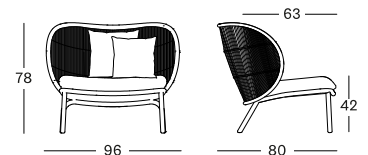

FOSSIL GREY

DUNE WHITE

KODO LOUNGE CHAIR

MATERIALS

powder coated aluminium
polypropylene rope

CUSHIONS

seat 12 cm quick dry foam
deco 1x (50x50), 1x (40x40)
fabrics see page 170 - 171

COLOURS

FOSSIL GREY

DUNE WHITE

KODO DINING TABLE

MATERIALS

powder coated aluminium
ceramic top

DIMENSIONS

210 x 100 cm
280 x 106 cm

COLOURS