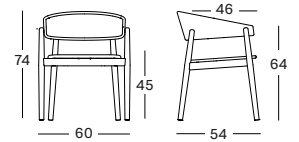

FREYA DINING CHAIR

MATERIALS

untreated solid teak

CUSHION

seat 2 cm polyether foam
fabrics see page 170 - 171

COLOUR

UNTREATED TEAK