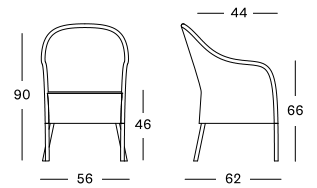

KENZO DINING CHAIR

MATERIALS

aluminium frame
polyethylene wicker

CUSHIONS

4 cm polyether foam
fabrics see page 170 - 171

COLOURS

OLD LACE