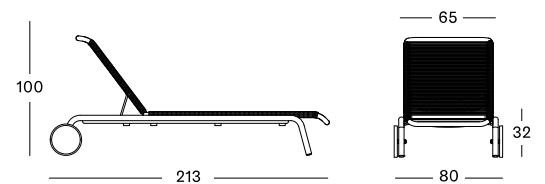

KODO DAYBED

MATERIALS

powder coated aluminium
polypropylene rope

CUSHIONS

seat 12 cm quick dry foam
deco 2x (60 x 60), 3x (50x50), 2x (40x40)
fabrics see page 170 - 171

COLOURS