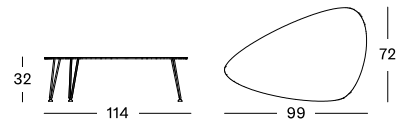

ROZY COFFEE TABLE

MATERIALS

epoxy coated steel
black hpl

DIMENSIONS

99 x 114 x 72 cm

COLOUR

BLACK HPL

WICKED