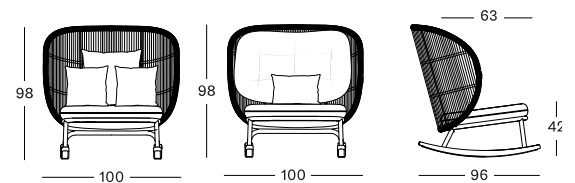

CUSHIONS

seat 12 cm quick dry foam
deco 1x (60 x 60), 2x (40 x 40)
or
back polyester fibre filling and 1x (35x50)
fabrics see page 170 - 171

COLOURS

FOSSIL GREY

DUNE WHITE

KODO SUNLOUNGER

MATERIALS

powder coated aluminium
polypropylene fibre