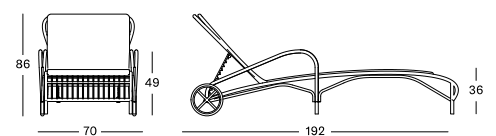

seat 3 cm polyether foam
fabrics see page 170 - 171

COLOUR

OFF WHITE

LUCY SIDE TABLE

MATERIALS

powder coated aluminium
polyethylene fibre
glass

DIMENSIONS

46 x 46 cm