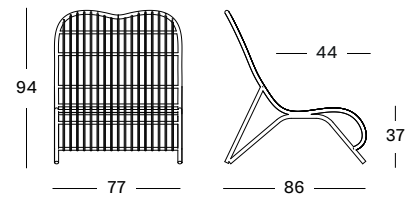

LUCY FOOTREST

MATERIALS

powder coated aluminium
polyethylene fibre

COLOUR

OFF WHITE