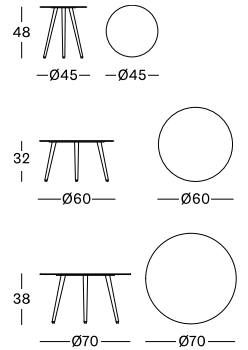

LEO DINING TABLE 90x90

MATERIALS

powder coated aluminium
untreated teak top

DIMENSIONS

90 x 90 cm

COLOUR

LAVA ALUMINIUM
UNTREATED TEAK