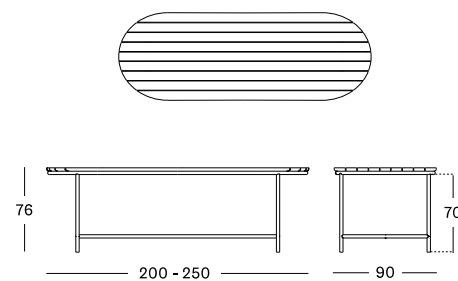

WICKED DINING CHAIR

MATERIALS

powder coated aluminium
polyethylene wicker

CUSHIONS

2 cm polyether foam
fabrics see page 170 - 171

COLOURS

BLACK ALUMINIUM
TAUPE WICKER

WHITE ALUMINIUM
NATURAL WICKER

WICKED DINING TABLE

MATERIALS

powder coated aluminium
untreated teak

DIMENSIONS

200 x 90 cm
250 x 90 cm

COLOURS

BLACK ALUMINIUM
UNTREATED TEAK

WHITE ALUMINIUM
UNTREATED TEAK