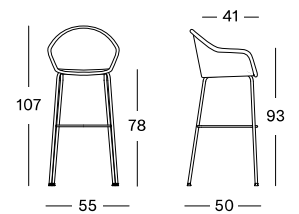

EDGARD BAR STOOL

EDGARD BAR STOOL TEAK BASE

MATERIALS

aluminium and polyethylene wicker seat
teak base

COLOURS

UNTREATED TEAK
OLD LACE WICKER

UNTREATED TEAK
MOCCA WICKER

UNTREATED TEAK
BLACK WICKER

EDGARD BAR STOOL STEEL BASE

MATERIALS

aluminium and polyethylene wicker seat
black epoxy coated steel base

COLOURS

BLACK STEEL
OLD LACE WICKER

BLACK STEEL
MOCCA WICKER

BLACK STEEL
BLACK WICKER