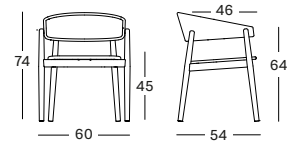

DIMENSIONS

75 cm H x Ø 120 cm

COLOUR

UNTREATED TEAK

NOA DINING TABLE

MATERIALS

untreated solid teak
powder coated aluminium connection

DIMENSIONS

75 cm H x Ø 132 cm
75 cm H x Ø 150 cm

COLOUR

UNTREATED TEAK

**MONA DINING CHAIR
TEAK**

MATERIALS

polyethylene wicker seat
untreated teak base

COLOUR

**UNTREATED TEAK
OLD LACE WICKER**