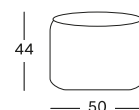

OLAF DIA 80

MATERIALS

breathable polyester
polystyrene beads

DIMENSIONS

40 cm H x Ø 80 cm

COLOURS

Quick ship or com fabric