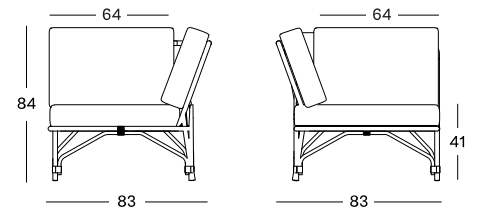

LUCY MODULAR CENTER

MATERIALS

powder coated aluminium
polyethylene fibre

CUSHIONS

seat 12 cm quick dry foam
back polyester fibre
fabrics see page 170 - 171

COLOUR

OFF WHITE