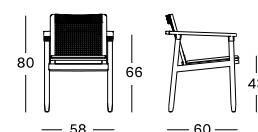

COLOUR

AGED TEAK

DAVID DINING TABLE

MATERIALS

stained brushed teak
ceramic top

DIMENSIONS

210 x 100 cm
280 x 106 cm

COLOUR