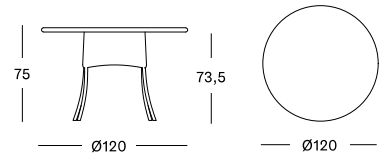

MATERIALS

powder coated aluminium frame
 outdoor treated Lloyd Loom weave
 glass (optional)

DIMENSIONS

Ø 110 cm
 Ø 130 cm

COLOURS

see page 163

DOVILE FOOTREST

MATERIALS