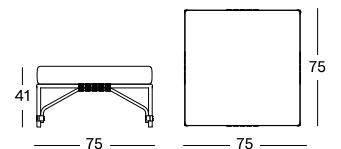

MATERIALS

powder coated aluminium
polyethylene fibre

CUSHIONS

seat 12 cm quick dry foam
fabrics see page 170 - 171

COLOUR

OFF WHITE

SAFI

lounge chair
lounge sofa
side table
sunlounger
dining chair
dining table