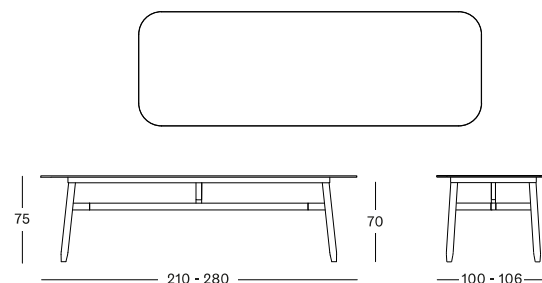

DAVID SUNLOUNGER

MATERIALS

stained brushed teak
polypropylene rope

CUSHION

6 cm quick dry foam
fabrics see page 170 - 171

COLOUR