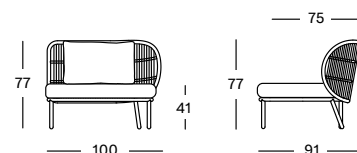

KODO MODULAR 1 SEATER LEFT

MATERIALS

powder coated aluminium
polypropylene rope

CUSHION

seat 14 cm quick dry foam
back polyester fibre filling
fabrics see page 170 - 171

COLOUR

DUNE WHITE

KODO MODULAR 2 SEATER LEFT