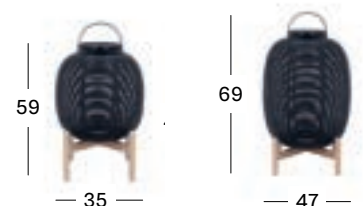

powder coated aluminium
HDPE wicker
solar-powered LED module
untreated teak base

DIMENSIONS

59 cm H x Ø 35 cm
69 cm H x Ø 47 cm

COLOUR

BLACK WICKER
UNTREATED TEAK

MORA

design by studio segers

MORA LAMP WITH HANDLE 54 CM H