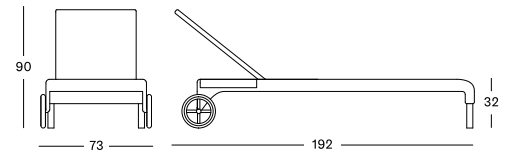

SAFI SUNLOUNGER WITH ARMS

MATERIALS

powder coated aluminium frame
polyethylene fibre

CUSHION

3 cm polyether foam
fabrics see page 170 - 171

COLOUR

OLD LACE