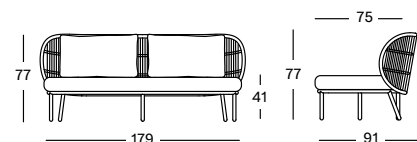

DUNE WHITE

KODO SIDE TABLE DIA 40

MATERIALS

powder coated aluminium
ceramic or aluminium top

DIMENSIONS

44 cm H x Ø 40 cm

COLOURS

**FOSSIL GREY
FLINT CERAMIC**

**DUNE WHITE
SHARDS CERAMIC**

**DUNE WHITE
PORTLAND CERAMIC**

KODO COFFEE TABLE DIA 68 & DIA 90

MATERIALS

powder coated aluminium
ceramic or aluminium top

DIMENSIONS

36 cm H x Ø 68 cm

30 cm H x Ø 90 cm