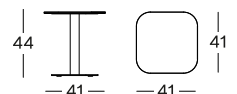

41 x 41 cm

COLOURS

FOSSIL GREY
FLINT

DUNE WHITE
SHARDS

DUNE WHITE
PORTLAND

KODO ROCKING CHAIR

MATERIALS

powder coated aluminium
polypropylene rope