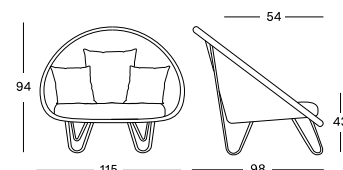

aluminium and polyethylene wicker seat
316 stainless steel or epoxy coated steel base

CUSHIONS

seat 12 cm quick dry foam
back 1 x (60x60) and 2 x (40x40)
fabrics see page 170 - 171

COLOUR

BLACK STEEL
BLACK WICKER