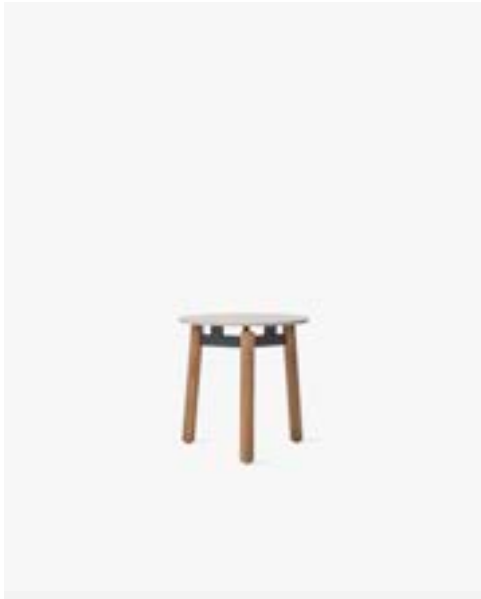

LENTO LOUNGE SOFA, MODULAR SOFA AND COFFEE TABLES, CLIFF RUG.

LEFT PAGE: LENTO LOUNGE CHAIR AND SIDE TABLE.
RIGHT PAGE: LENTO LOUNGE SOFA, COFFEE TABLE AND SIDE TABLE.

LENTO SIDE TABLE DIA 45

MATERIALS

untreated teak
aluminium frame
ceramic top