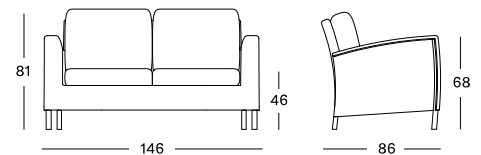

DOVILE LOUNGE SOFA 3S

MATERIALS

powder coated aluminium frame
outdoor treated Lloyd Loom weave

CUSHIONS

seat 12 cm high resilience foam
back polyester fibre
fabrics see page 170 - 171

COLOURS

see page 163