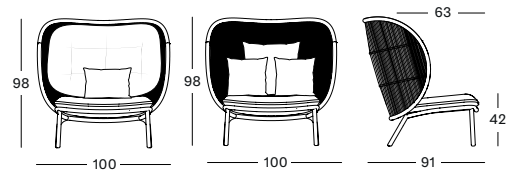

KODO FOOTREST

MATERIALS

powder coated aluminium

CUSHION

footrest 12 cm quick dry foam
fabrics see page 170 - 171

COLOURS