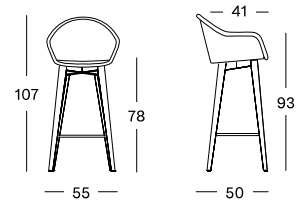

EDGARD BAR STOOL STEEL BASE

MATERIALS

aluminium and polyethylene wicker seat
black epoxy coated steel base

COLOURS

BLACK STEEL
OLD LACE WICKER

BLACK STEEL
MOCCA WICKER

BLACK STEEL
BLACK WICKER