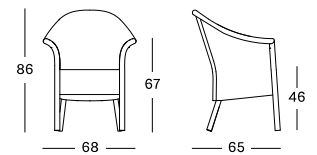

MIA DINING CHAIR

MATERIALS

aluminium frame
polyethylene wicker

CUSHIONS

4 cm polyether foam
fabrics see page 170 - 171

COLOURS

OLD LACE

KENZO DINING CHAIR

MATERIALS

aluminium frame
polyethylene wicker

CUSHIONS

4 cm polyether foam
fabrics see page 170 - 171

COLOURS

OLD LACE