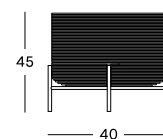

IVO PLANT STAND LARGE

MATERIALS

powder coated aluminium
HDPE wicker
plastic saucer

DIMENSIONS

65 cm H x Ø 29 cm

COLOUR

BLACK ALUMINIUM
BLACK WICKER