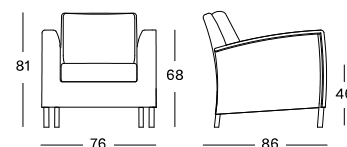

SAFI LOUNGE SOFA 2S

MATERIALS

powder coated aluminium frame
polyethylene fibre

CUSHION

seat 12 cm quick dry foam
back polyester fibre
fabrics see page 170 - 171

COLOUR

OLD LACE