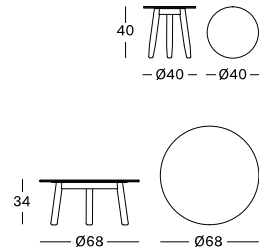

DAVID COFFEE & SIDE TABLES

MATERIALS

stained brushed teak
ceramic top

DIMENSIONS

side table: 40 cm H x Ø 40 cm
coffee table: 34 cm H x Ø 68 cm

COLOUR

AGED TEAK
PORTLAND CERAMIC

DAVID COFFEE & SIDE TABLES

MATERIALS

stained brushed teak
ceramic top

DIMENSIONS

side table: 41 x 41 cm
coffee table: 129 x 45 cm

COLOUR

AGED TEAK
PORTLAND CERAMIC

DAVID COFFEE TABLE 120X120

MATERIALS

stained brushed teak
ceramic top

DIMENSIONS

120 x 120 cm

COLOUR

AGED TEAK
PORTLAND CERAMIC

DAVID LOUNGE CHAIR

MATERIALS

stained brushed teak
polypropylene rope