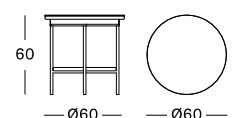

DIMENSIONS

60 cm H x Ø 60 cm

LOOM COLOURS

see page 163

LLOYD LOOM COLOURS

SOLID COLOURS

PURE WHITE
P024

SNOW
P020