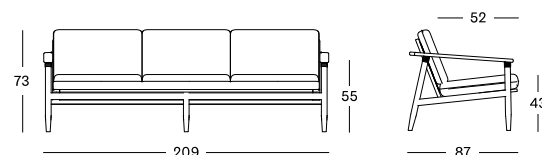

DAVID LOUNGE CHAIR

MATERIALS

stained brushed teak
polypropylene rope

CUSHIONS

seat 12 cm quick dry foam
back polyester fibre filling
fabrics see page 170 - 171

COLOUR

AGED TEAK

DAVID LOUNGE SOFA 2S

MATERIALS

stained brushed teak
polypropylene rope

CUSHIONS

seat 12 cm quick dry foam
back polyester fibre filling
fabrics see page 170 - 171

COLOUR

AGED TEAK

DAVID LOUNGE SOFA 3S

MATERIALS

stained brushed teak
polypropylene rope

CUSHIONS

seat 12 cm quick dry foam
back polyester fibre filling
fabrics see page 170 - 171

COLOUR

AGED TEAK