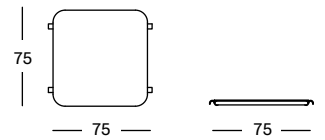

DUNE WHITE

KODO SIDE TABLE DIA 40

MATERIALS

powder coated aluminium
ceramic or aluminium top

DIMENSIONS

44 cm H x Ø 40 cm

COLOURS

**FOSSIL GREY
FLINT CERAMIC**

**DUNE WHITE
SHARDS CERAMIC**

**DUNE WHITE
PORTLAND CERAMIC**

KODO COFFEE TABLE DIA 68 & DIA 90

MATERIALS

powder coated aluminium
ceramic or aluminium top

DIMENSIONS

36 cm H x Ø 68 cm

30 cm H x Ø 90 cm

75 x 75 cm

COLOUR

DUNE WHITE

KODO COFFEE TABLE

MATERIALS

powder coated aluminium
ceramic or aluminium top

DIMENSIONS

129 x 45 cm