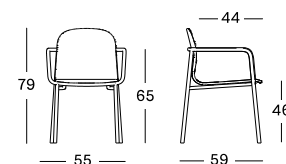

COLOURS

BLACK ALUMINIUM
TAUPE WICKER

WHITE ALUMINIUM
NATURAL WICKER

WICKED DINING TABLE

MATERIALS

powder coated aluminium
untreated teak

DIMENSIONS

200 x 90 cm
250 x 90 cm