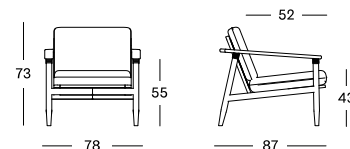

DAVID LOUNGE SOFA 2S

MATERIALS

stained brushed teak
polypropylene rope

CUSHIONS

seat 12 cm quick dry foam
back polyester fibre filling
fabrics see page 170 - 171

COLOUR

AGED TEAK