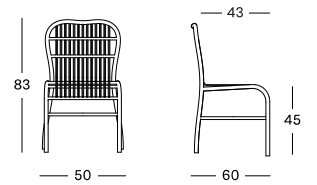

LUCY DINING ARMCHAIR

MATERIALS

powder coated aluminium
polyethylene fibre

CUSHION

seat 2 cm polyether foam
fabrics see page 170 - 171

COLOUR

OFF WHITE