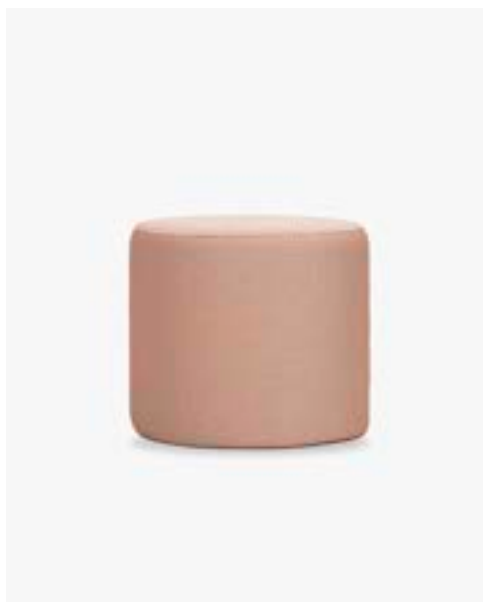

DECO CUSHION

DIMENSION
40 x 40 cm

FABRICS
see page 170 - 171

DECO CUSHION

DIMENSION
35 x 50 cm

FABRICS
see page 170 - 171

OLAF DIA 50

MATERIALS

breathable polyester
polystyrene beads

DIMENSIONS

40 cm H x Ø 50 cm

COLOURS

quick ship or com fabric

OLAF DIA 80

MATERIALS

breathable polyester
polystyrene beads