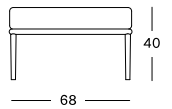

LEO MODULAR FOOTREST

MATERIALS

powder coated aluminium

CUSHION

seat 12 cm quick dry foam
fabrics see page 170 - 171

COLOUR

LAVA ALUMINIUM

LEO MODULAR COFFEE TABLE

MATERIALS

powder coated aluminium
untreated teak

DIMENSIONS

68 x 68 cm

COLOUR

LAVA ALUMINIUM
UNTREATED TEAK