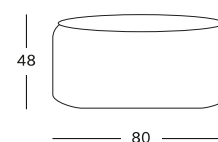

OTTO

MATERIALS

breathable polyester
polystyrene beads

DIMENSIONS

42 cm H x Ø 52 cm

COLOURS