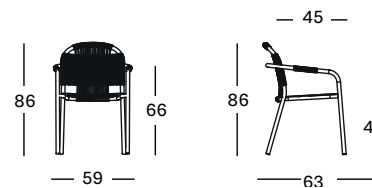

CLEO DINING CHAIR

MATERIALS

polypropylene rope
powder coated aluminium frame

CUSHIONS

3 cm polyether foam
fabrics see page 170 - 171

COLOUR

DUNE WHITE ALUMINIUM
DUNE WHITE ROPE

CLEO DINING CHAIR

MATERIALS

polypropylene rope
powder coated aluminium frame

CUSHIONS

3 cm polyether foam
fabrics see page 170 - 171

COLOUR

FOSSIL GREY ALUMINIUM
MISTY DOTS ROPE

CLEO DINING CHAIR

MATERIALS

polypropylene rope
powder coated aluminium frame

CUSHIONS

3 cm polyether foam
fabrics see page 170 - 171

COLOUR

SAGE GREEN ALUMINIUM
MISTY DOTS ROPE