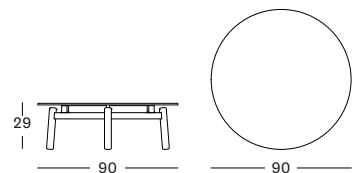

LENTO SIDE TABLE DIA 45

MATERIALS

untreated teak
aluminium frame
ceramic top

DIMENSIONS

44 cm H x Ø 45 cm

COLOUR

UNTREATED TEAK
PORTLAND CERAMIC

LENTO COFFEE TABLE DIA 68

MATERIALS

untreated teak
aluminium frame
ceramic top

DIMENSIONS

34 cm H x Ø 68 cm

COLOUR

UNTREATED TEAK
PORTLAND CERAMIC

LENTO COFFEE TABLE DIA 90

MATERIALS

untreated teak
aluminium frame
ceramic top

DIMENSIONS

29 cm H x Ø 90 cm

COLOUR

UNTREATED TEAK
PORTLAND CERAMIC