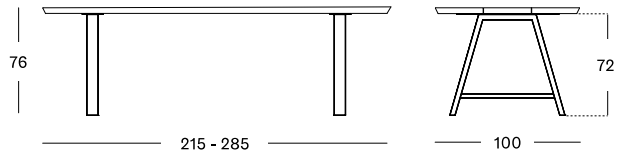

MATTEO BENCH

MATERIALS

black or white powder coated
aluminium legs
untreated teak seat

DIMENSIONS

195 x 40 cm
265 x 40 cm

COLOURS

BLACK
UNTREATED TEAK

DUNE WHITE ALUMINIUM
UNTREATED TEAK