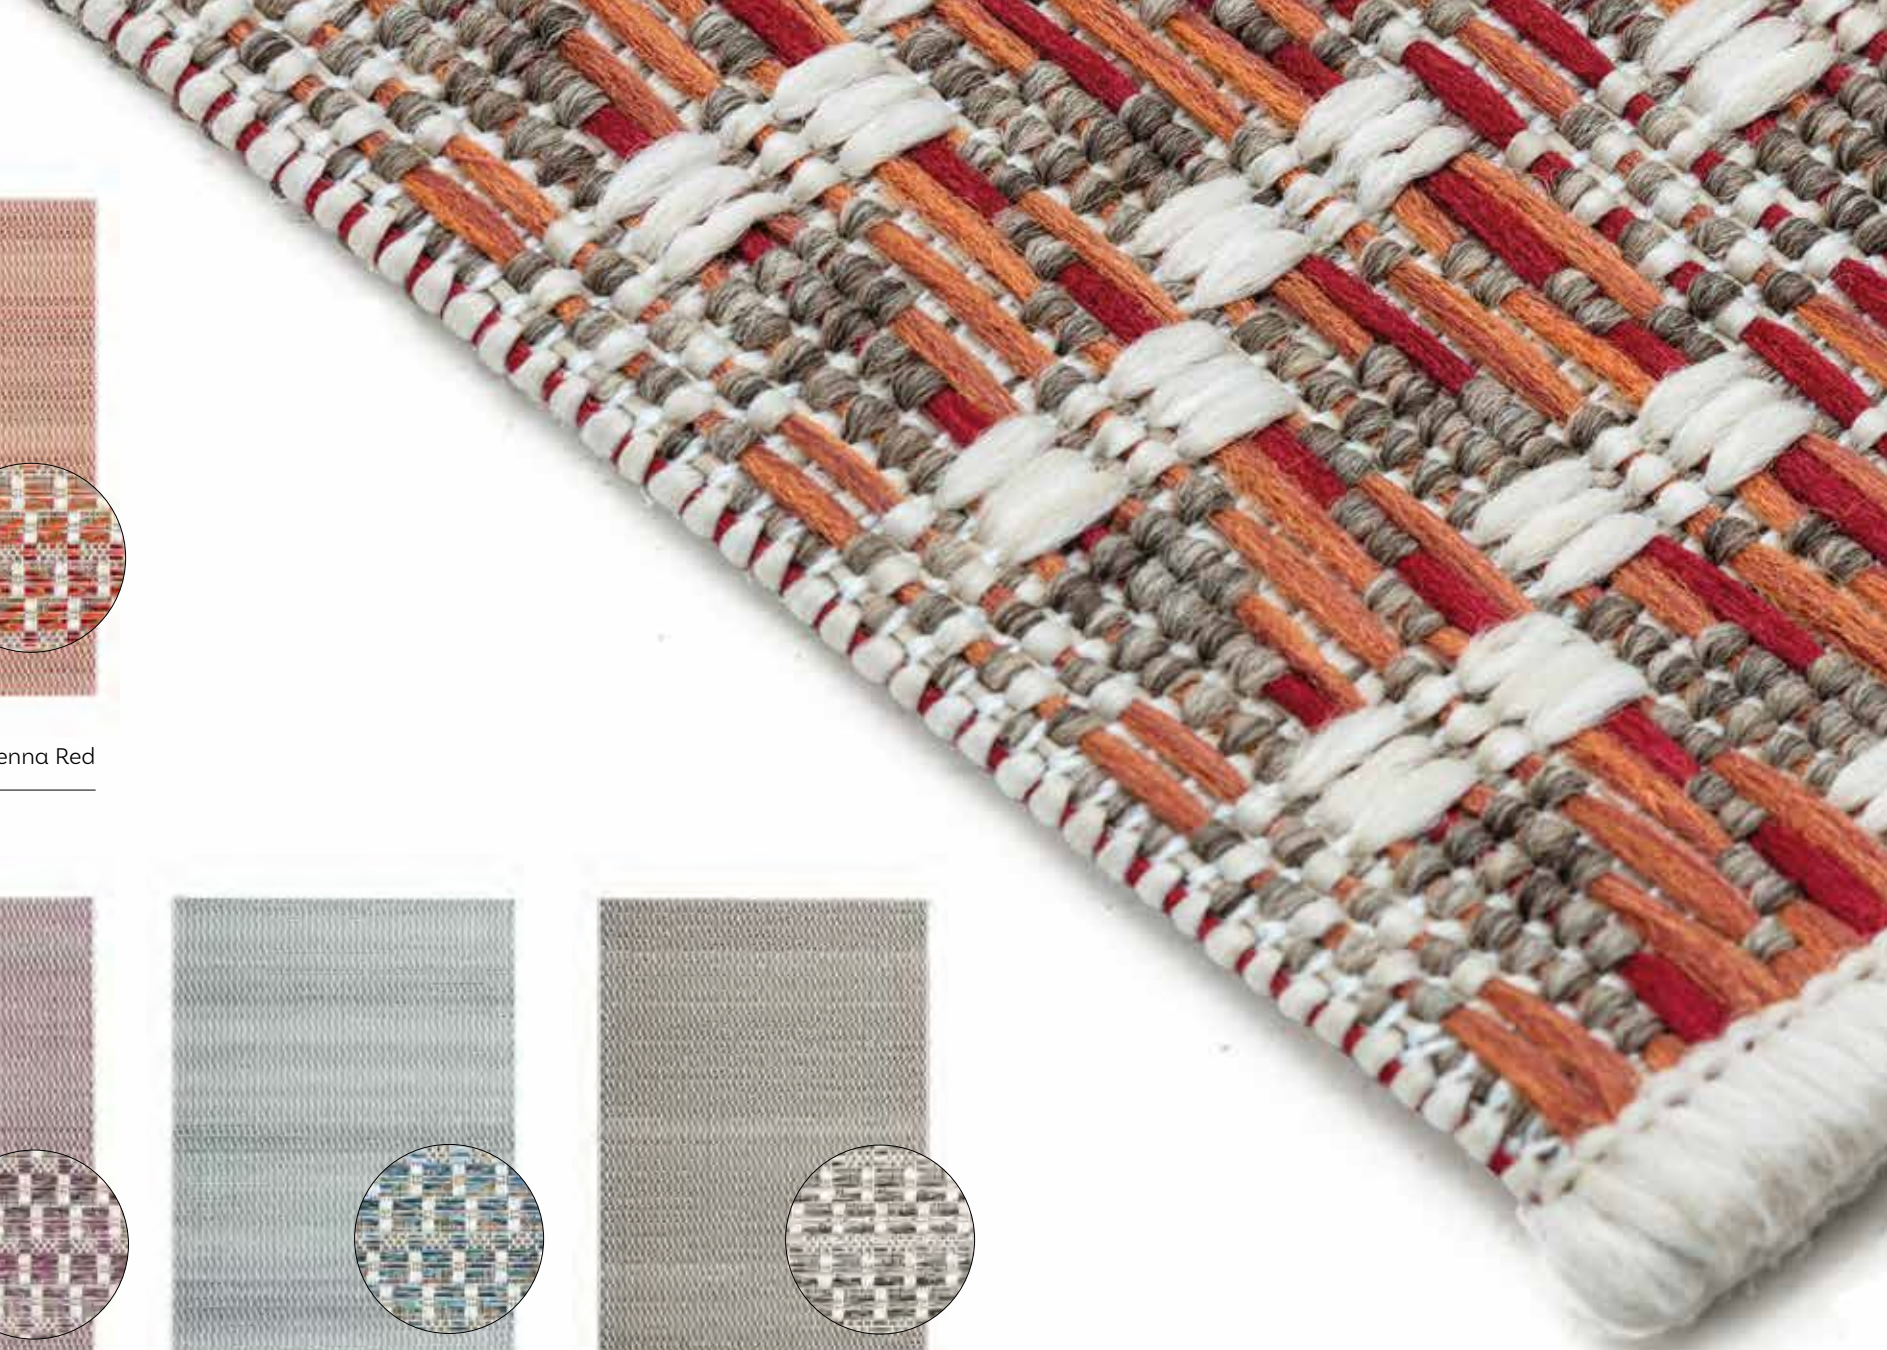

Sienna Plum

Sienna Blue

Sienna Silver