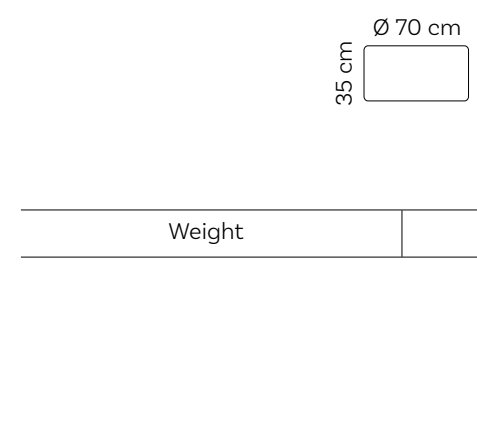

Product videos

Curious for more? Scan the QR code to view the product videos on your smartphone.

Dotty Round Pouf Ø 50

35 cm
Ø 50 cm

Weight	2,1 kg
--------	--------

White

Antracit

Beige

Dotty Round Pouf Ø 70

35 cm
Ø 70 cm

Weight	4,2 kg
--------	--------

Antracit

Beige

Grey

Turquoise

Navy Blue