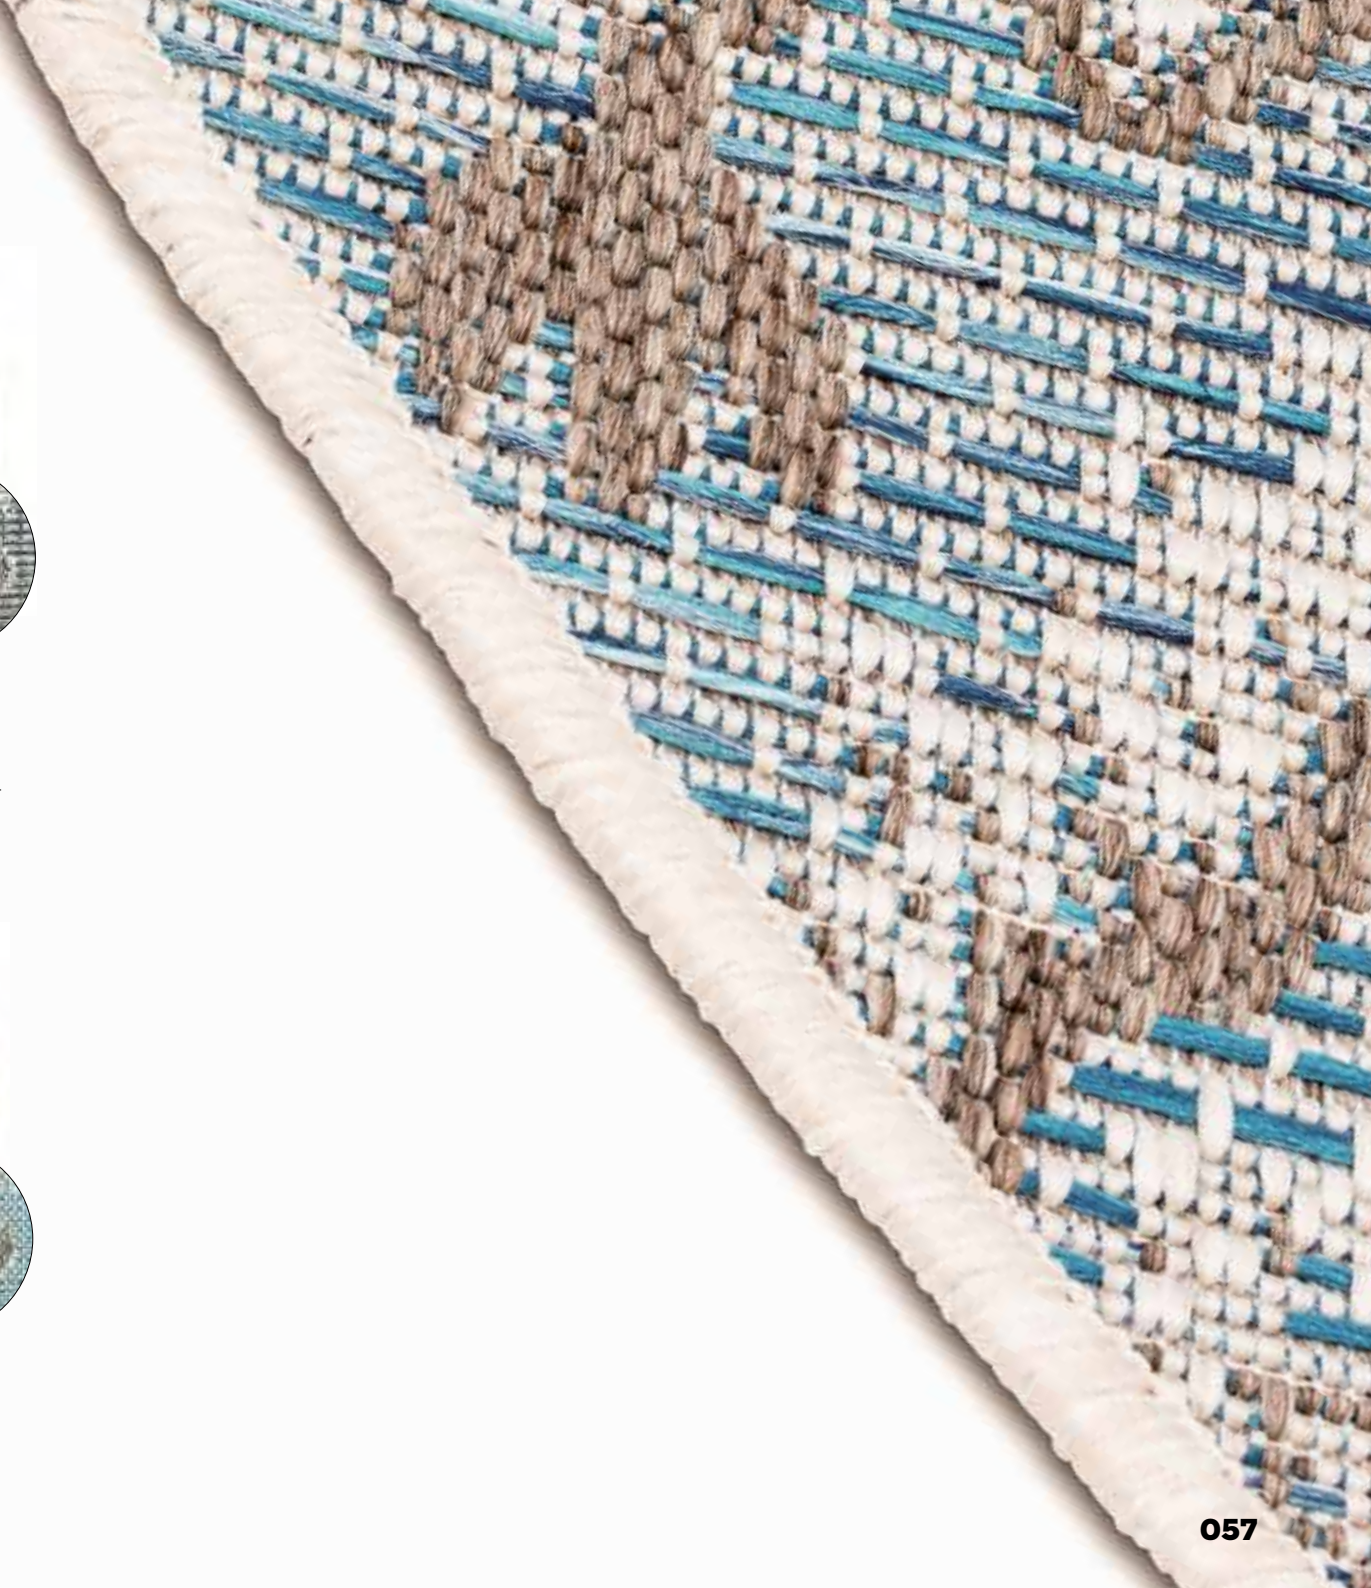

Versaille Grey

Versaille Red

Versaille Taupe

NEW

160 cm

Round Carpet

Roof Round Carpets

230 cm

Round Carpet

Brighton Blue

Brighton Grey

Brighton Plum

Brighton Turquoise

Zulu Lime

Zulu Silver

Zulu Blue

Zulu Brown

Summer Quai Grey

Summer Quai Turquoise

Harper Blue

Harper Grey

Harper Lime

Harper Red

Ziggy Antracit/Beige

Ziggy Blue/Beige

Ziggy Red/Beige

Ziggy Lime/Beige

Hudson Grey

Premium Carpet

Premium Carpet

Premium Carpet

Roof Premium Carpets