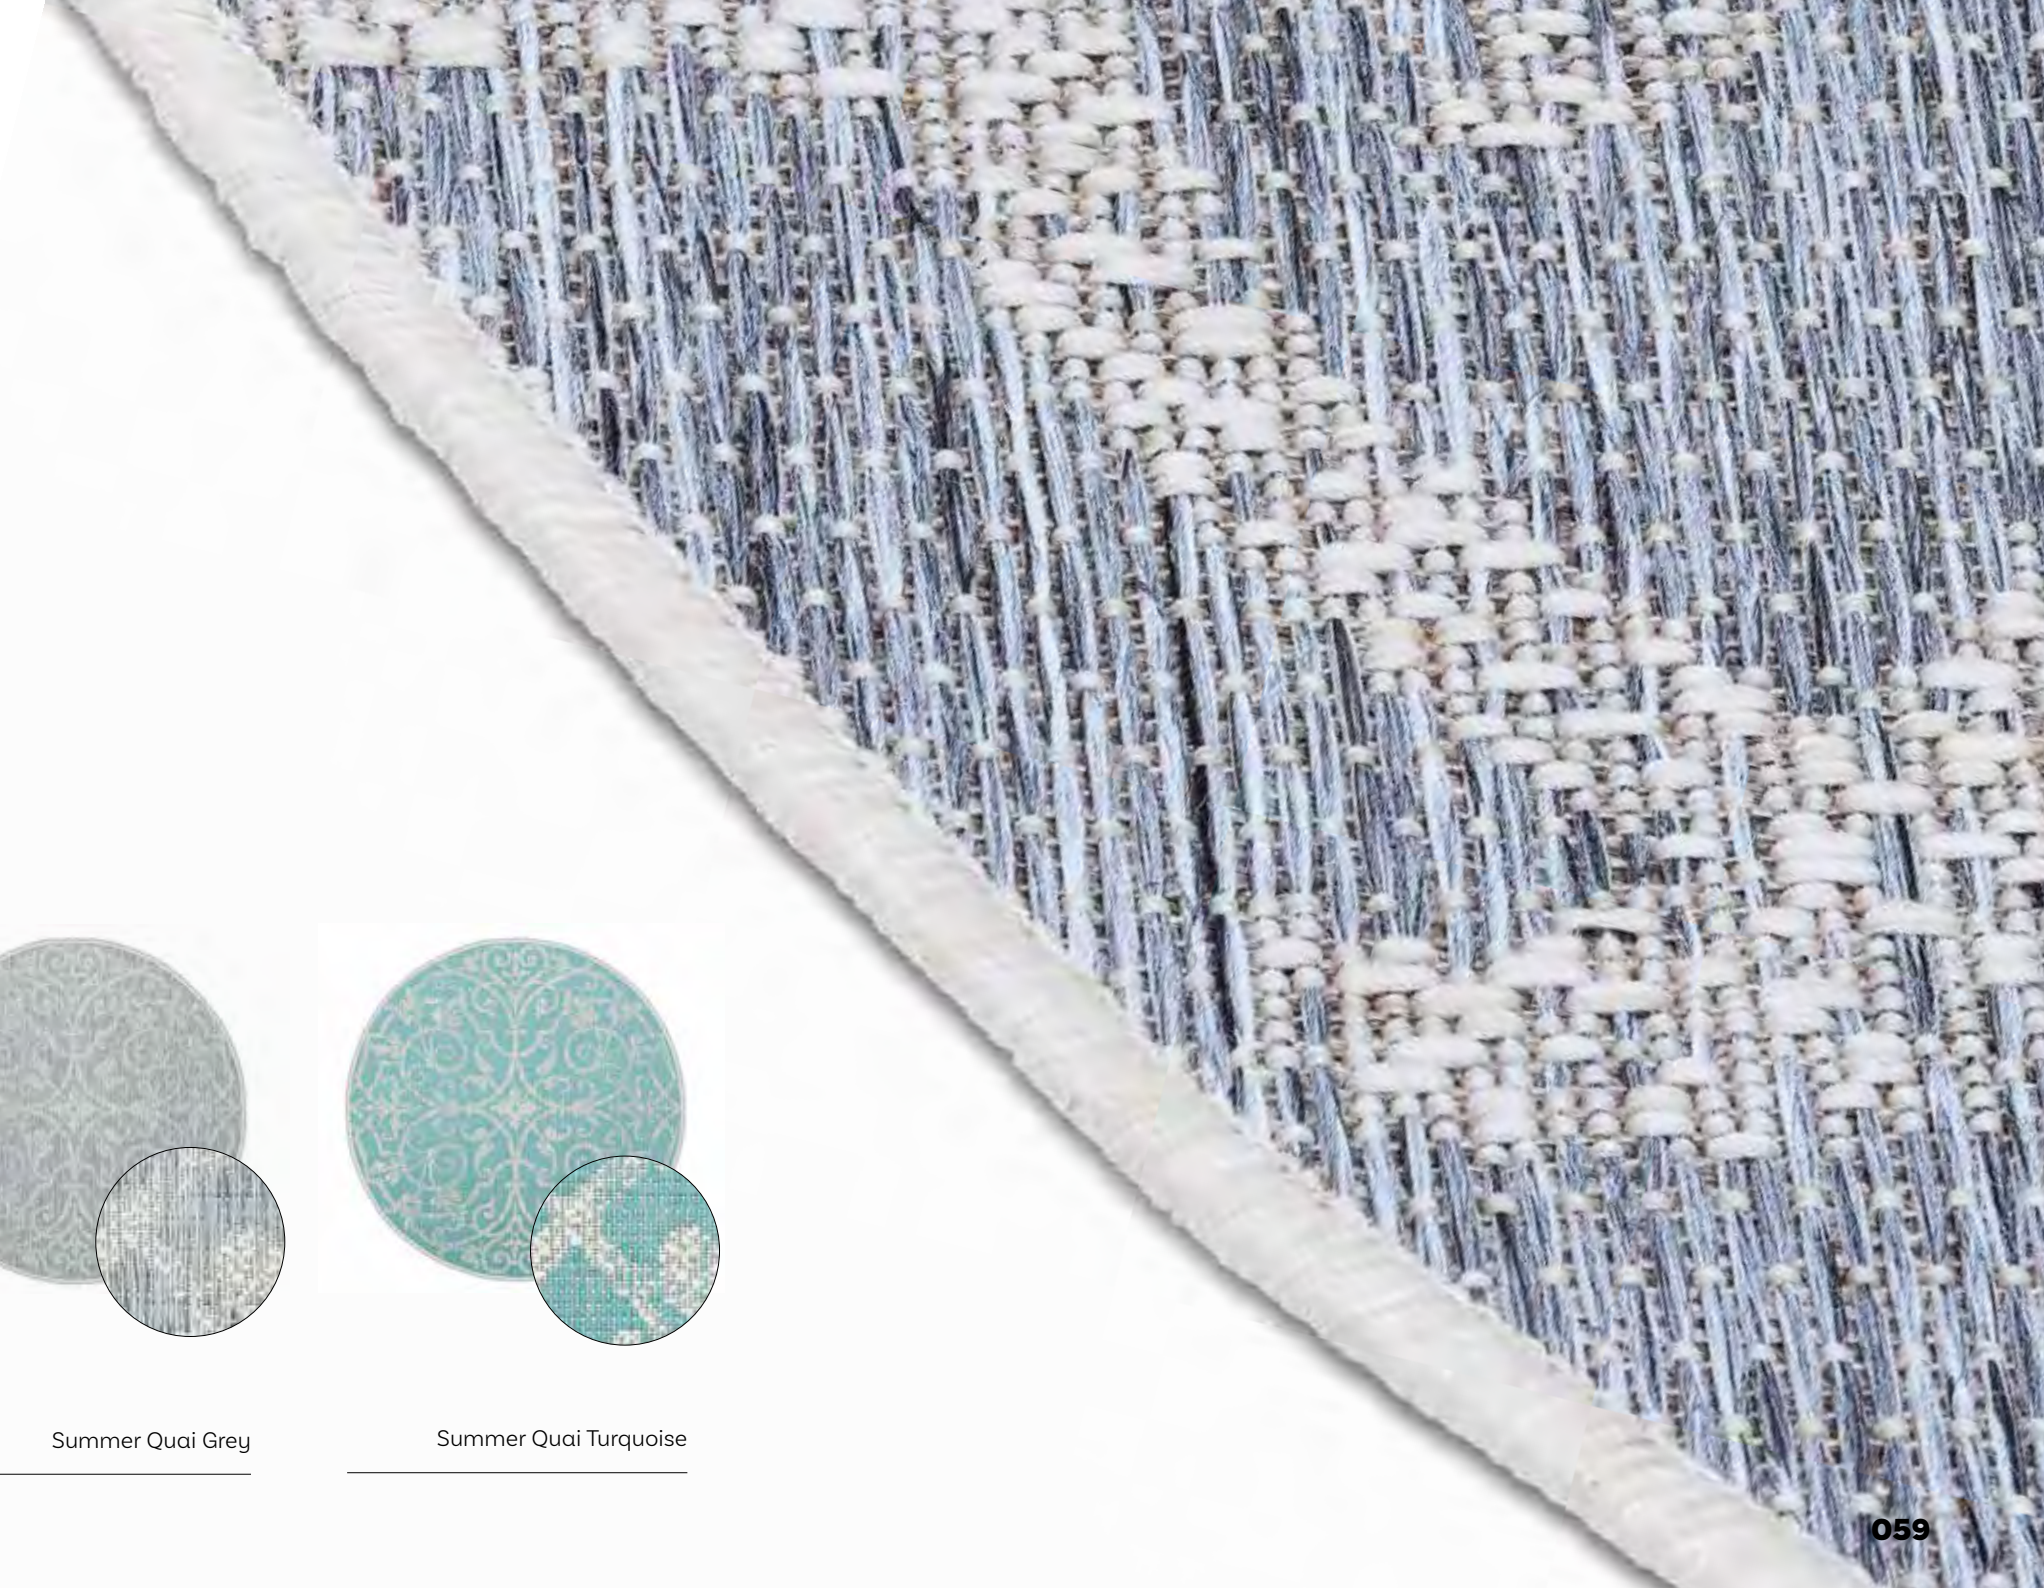

Versaille Grey

Versaille Red

Versaille Taupe

NEW

160 cm

Round Carpet

Roof Round Carpets

230 cm

Round Carpet

Brighton Blue

Brighton Grey

Brighton Plum

Brighton Turquoise

Zulu Lime

Zulu Silver

Zulu Blue

Zulu Brown

Summer Quai Grey

Summer Quai Turquoise

Harper Blue

Harper Grey

Harper Lime

Harper Red

Ziggy Antracit/Beige