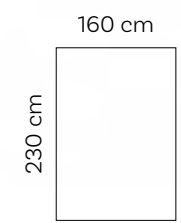

RBE high ice bucket/sitter

Weight	3 kg
--------	------

Light smart LED*
Watt 10 W
Cable length 2,35 m
Made in Germany

RBE coffee table

Weight	2,1 kg
--------	--------

Roof Carpet

Roof Carpet

Roof Carpet