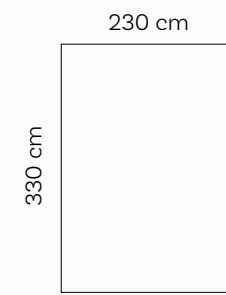

Roolf Carpet