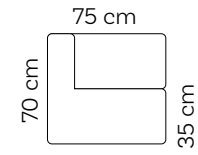

Dotty Club Corner Medium

Weight	8,7 kg
--------	--------

Peony

Turquoise

Navy Blue

Pastel Blue

Terracotta

Lime