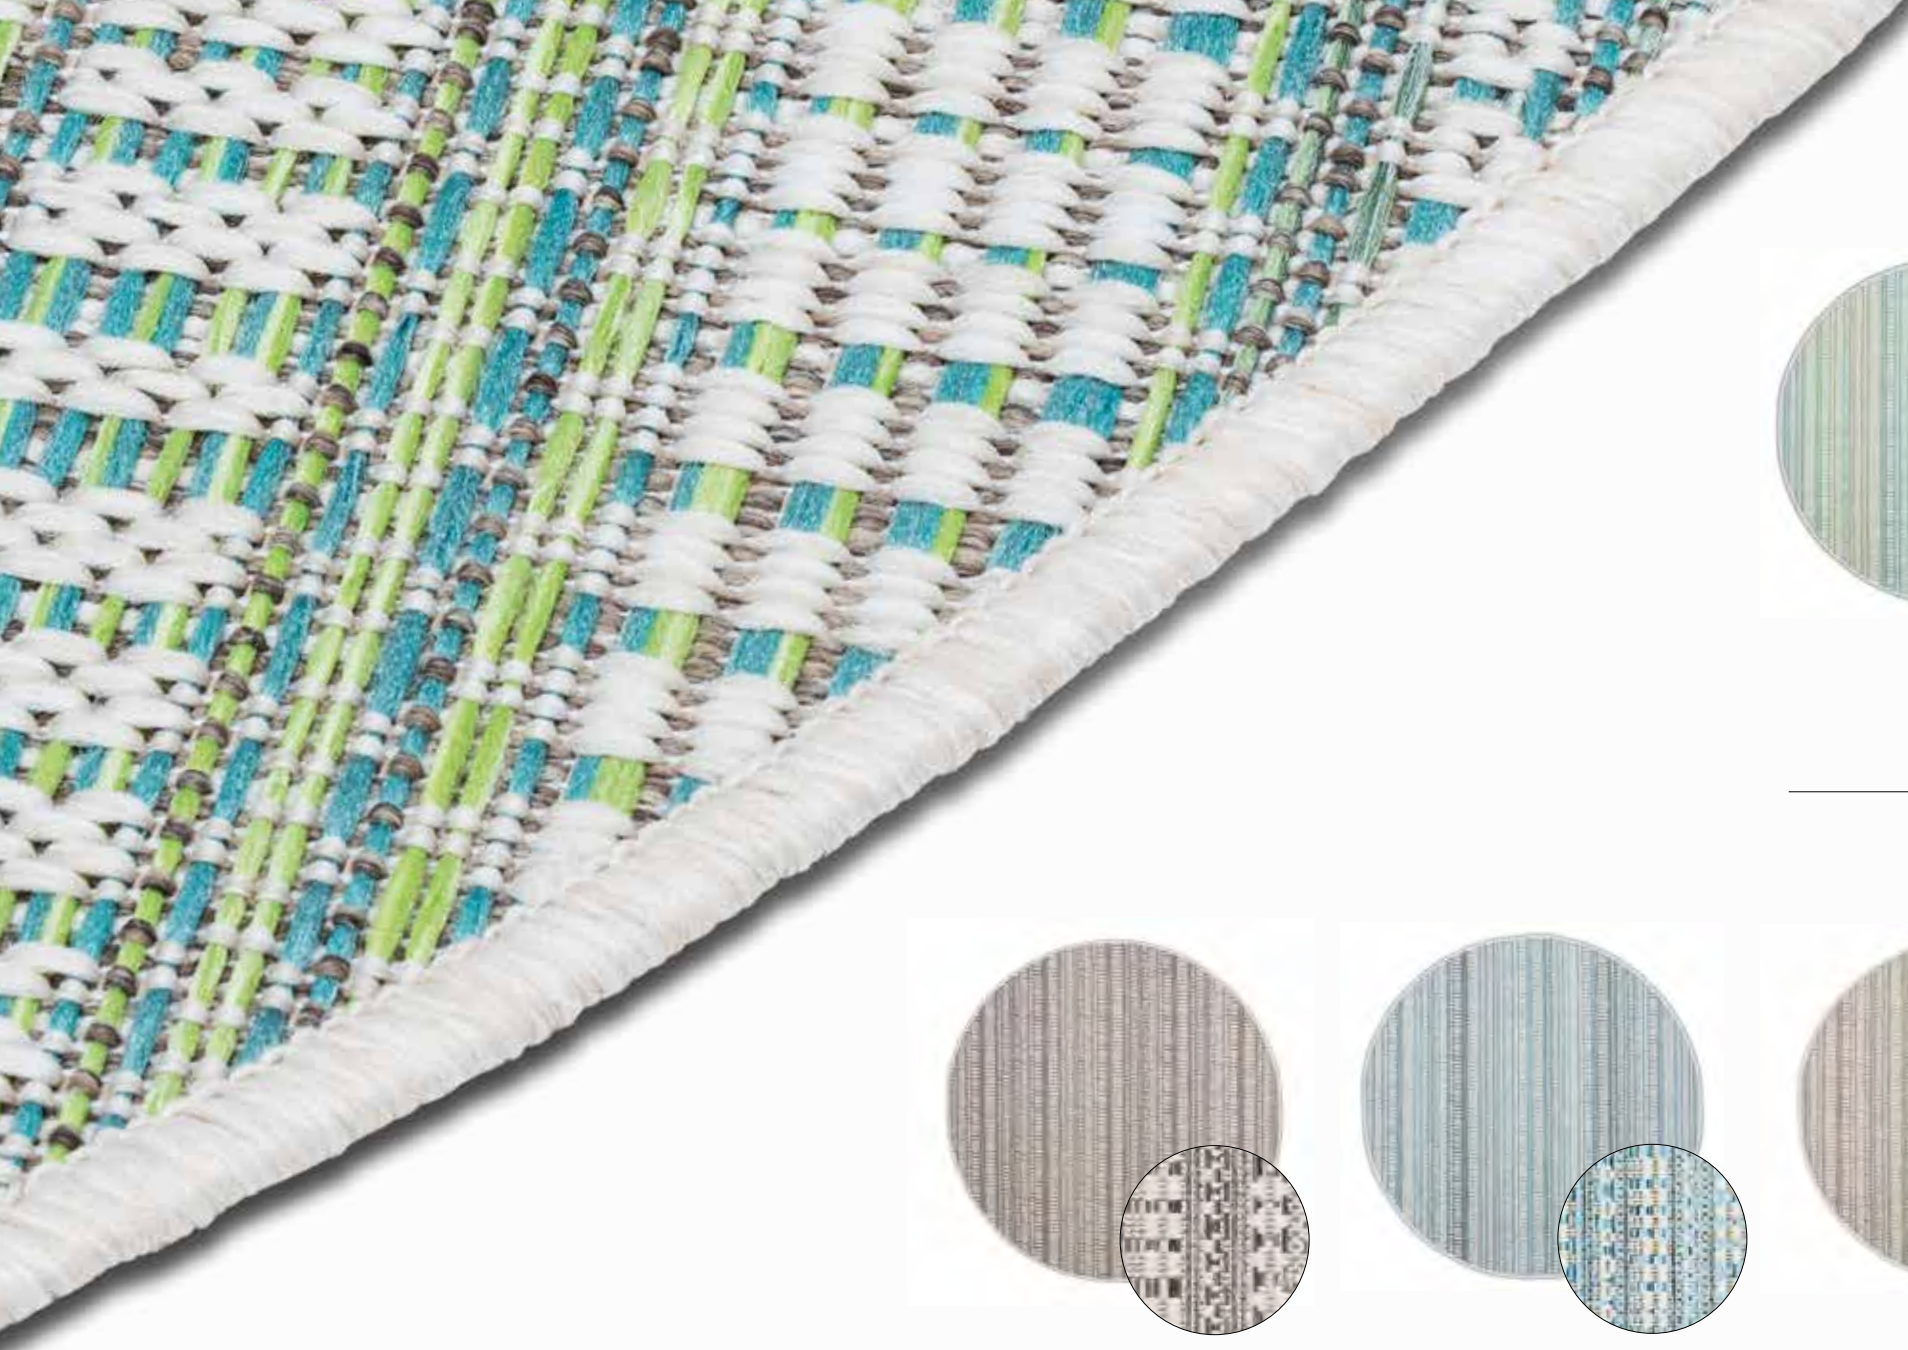

Versaille Grey

Versaille Red

Versaille Taupe

NEW

160 cm

Round Carpet

Roof Round Carpets

230 cm

Round Carpet

Brighton Blue

Brighton Grey

Brighton Plum

Brighton Turquoise

Zulu Lime

Zulu Silver

Zulu Blue

Zulu Brown

Summer Quai Grey

Summer Quai Turquoise

Harper Blue

Harper Grey

Harper Lime

Harper Red

Ziggy Antracit/Beige