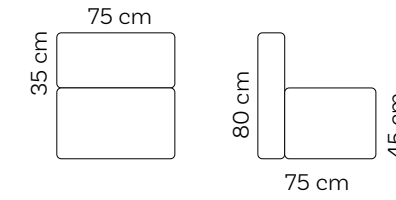

Grey

Plum

White

Antracit

Beige

Dotty Extra Large

Weight	9,3 kg
--------	--------

Turquoise