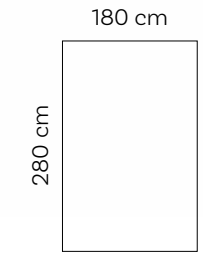

RBE high ice bucket/sitter

Weight	3 kg
--------	------

Light smart LED*
Watt 10 W
Cable length 2,35 m
Made in Germany

RBE coffee table

Weight	2,1 kg
--------	--------

Roof Carpet

Roof Carpet

Roof Carpet