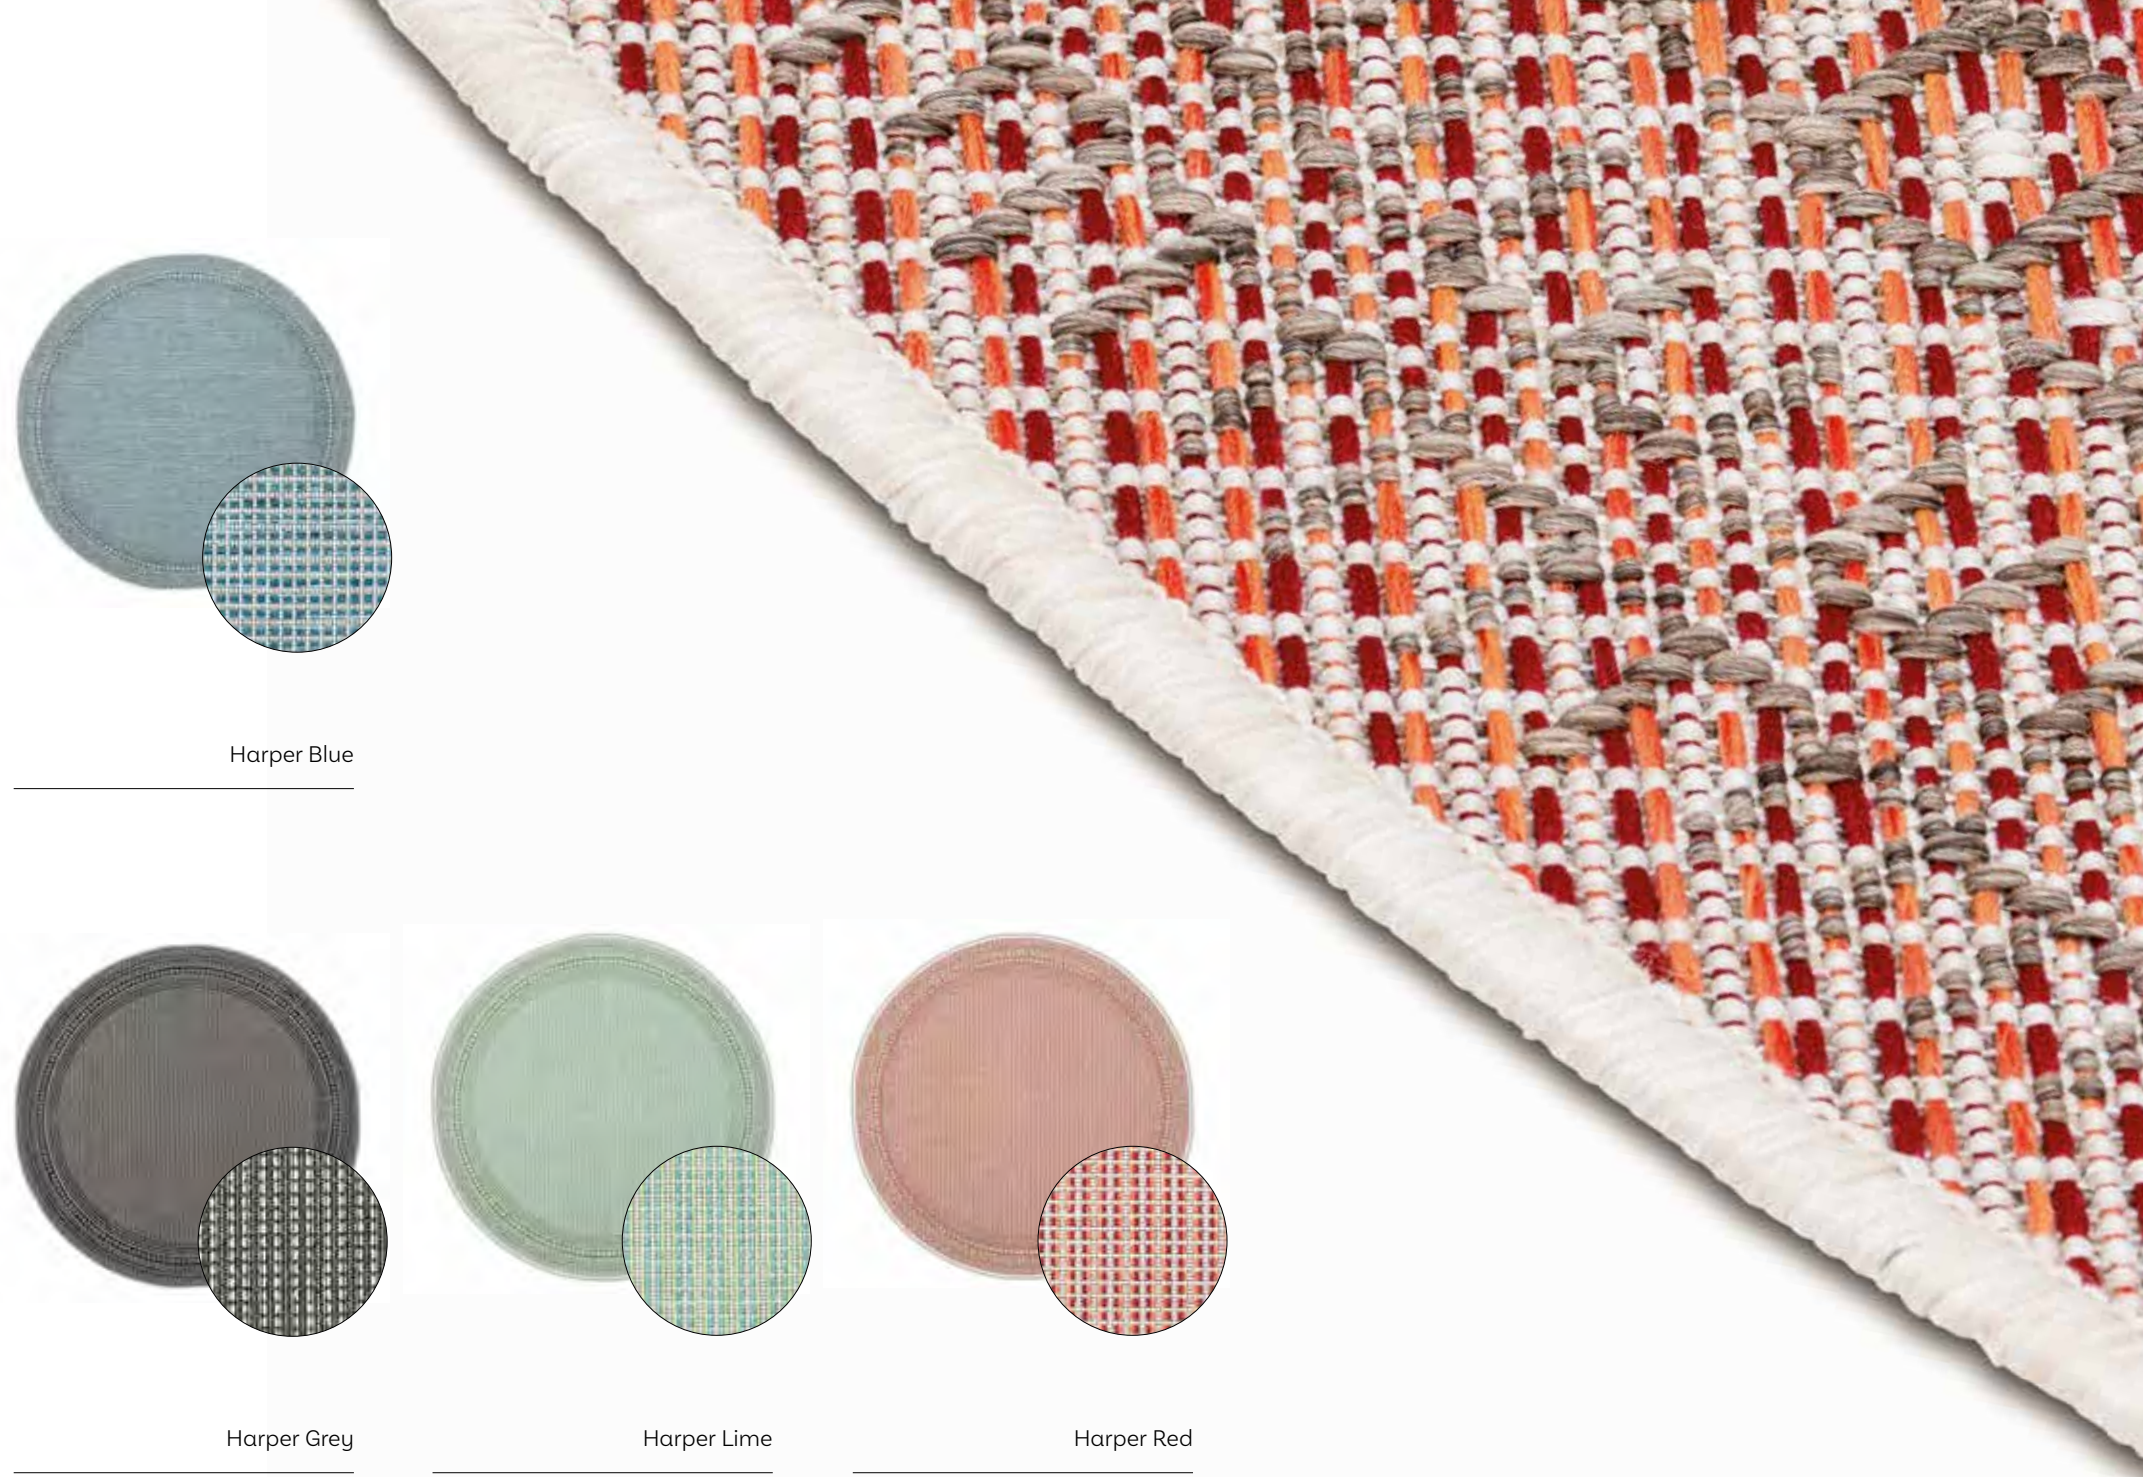

Versaille Grey

Versaille Red

Versaille Taupe

NEW

160 cm

Round Carpet

Roof Round Carpets

230 cm

Round Carpet

Brighton Blue

Brighton Grey

Brighton Plum

Brighton Turquoise

Zulu Lime

Zulu Silver

Zulu Blue

Zulu Brown

Summer Quai Grey

Summer Quai Turquoise

Harper Blue

Harper Grey

Harper Lime

Harper Red

Ziggy Antracit/Beige

Ziggy Blue/Beige

Ziggy Red/Beige

Ziggy Lime/Beige

Hudson Grey

Premium Carpet

Premium Carpet

Premium Carpet

Roof Premium Carpets