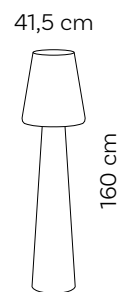

Light smart LED*
Watt 10 W
Cable length 5 m
Made in Germany

RBE high lamp 160

Weight	5,5 kg