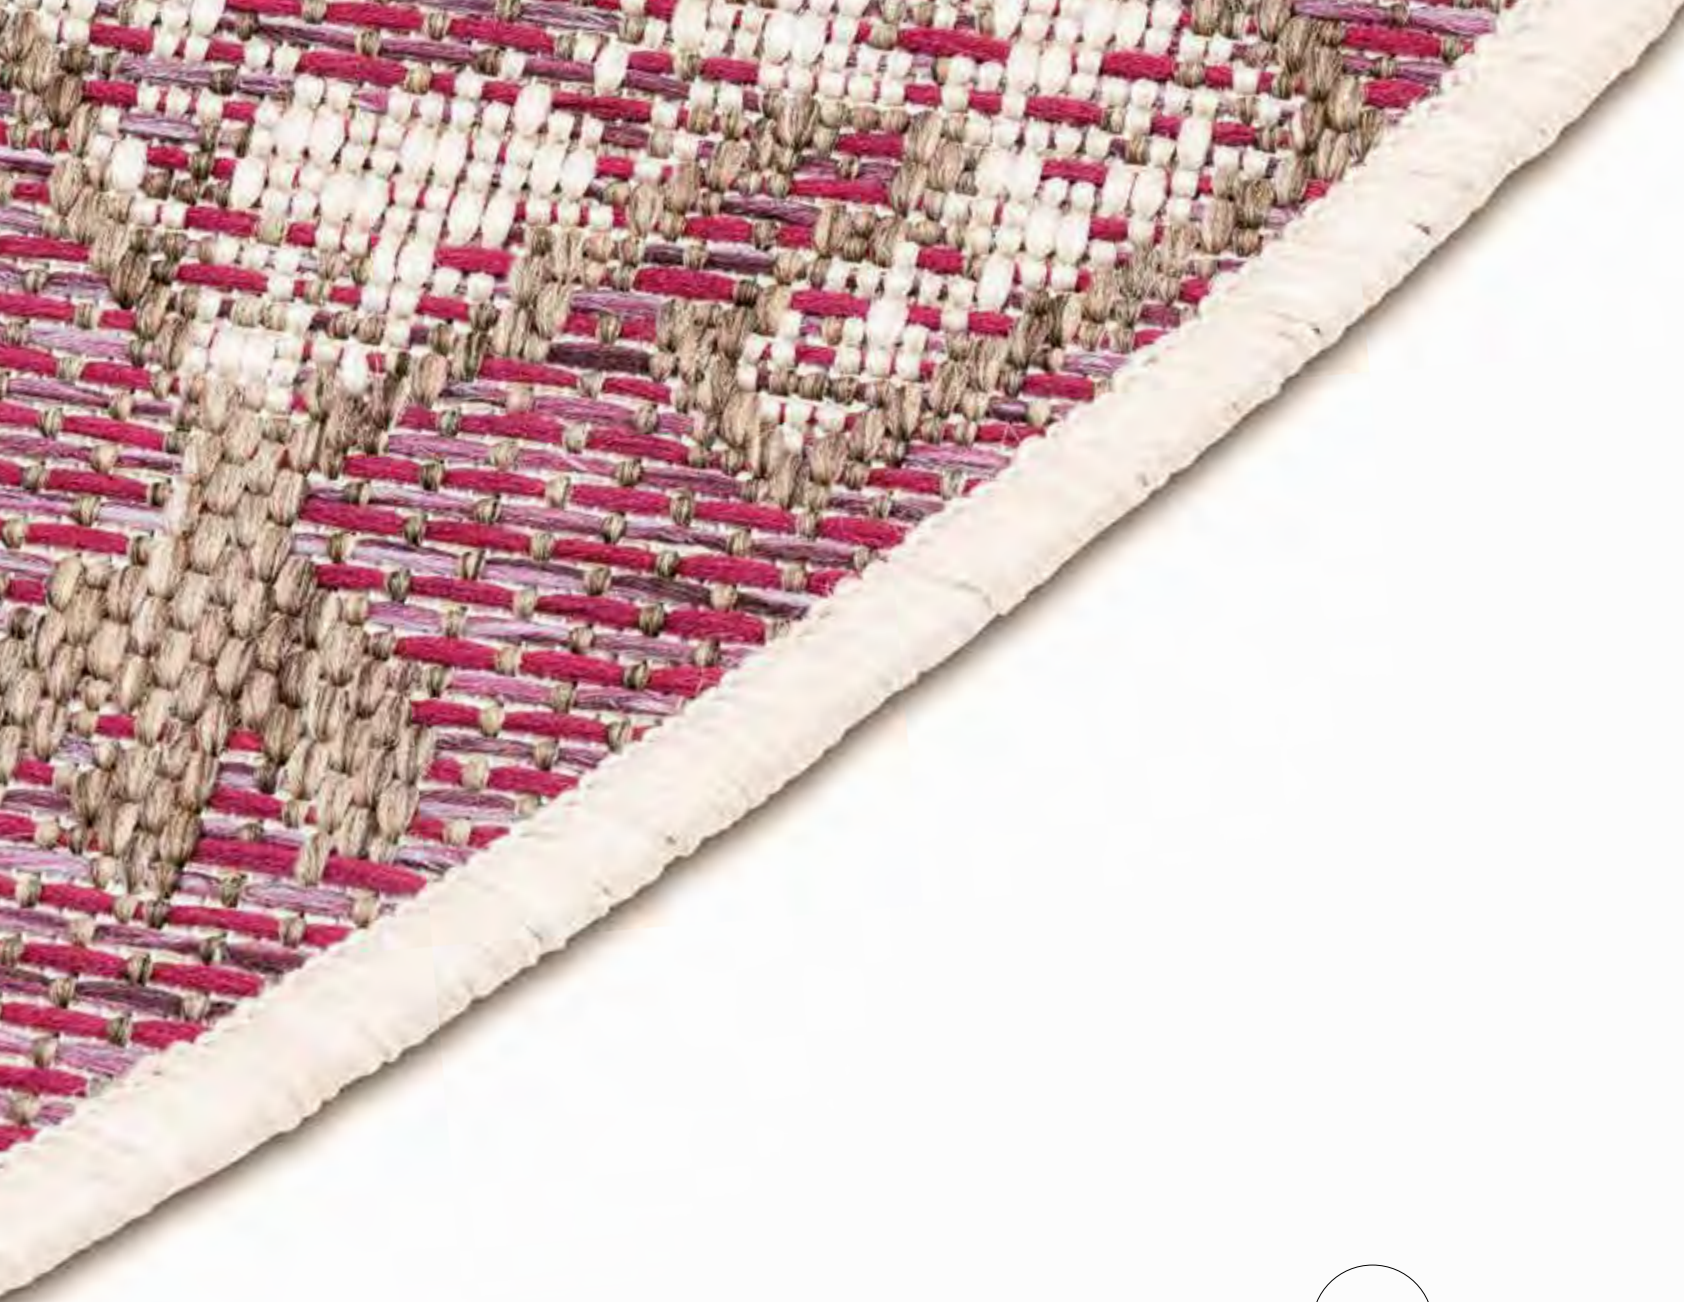

Versaille Grey

Versaille Red

Versaille Taupe

NEW

160 cm

Round Carpet

Roof Round Carpets

230 cm

Round Carpet

Brighton Blue

Brighton Grey

Brighton Plum

Brighton Turquoise

Zulu Lime

Zulu Silver

Zulu Blue