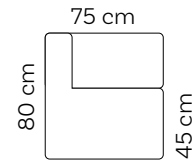

Beige

Grey

Dotty Club Corner Extra Large

Weight	10,1 kg
--------	---------

Plum

Pastel Blue

Terracotta

Lime