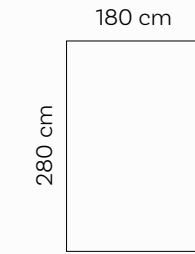

Roolf Carpet