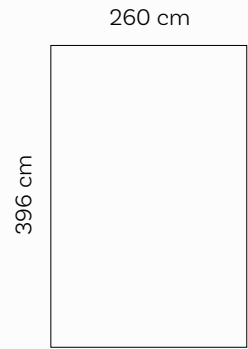

Roolf Carpet