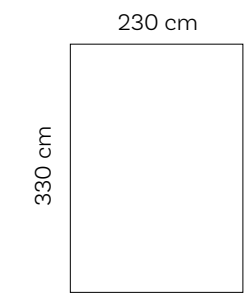

RBE high ice bucket/sitter

Weight	3 kg
--------	------

Light smart LED*
Watt 10 W
Cable length 2,35 m
Made in Germany

RBE coffee table

Weight	2,1 kg
--------	--------

Roof Carpet

Roof Carpet

Roof Carpet