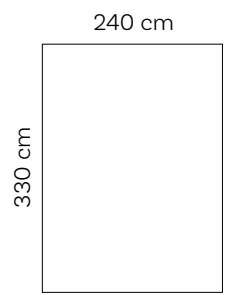

Premium Carpet