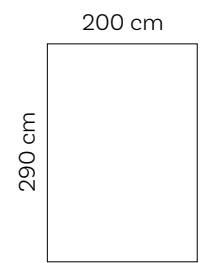

Premium Carpet