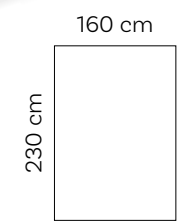

Premium Carpet