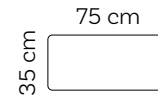

Product videos

Curious for more? Scan the QR code to view the product videos on your smartphone.

Dotty Round Pouf Ø 50

35 cm
Ø 50 cm

Weight	2,1 kg
--------	--------

White

Antracit

Beige

Dotty Round Pouf Ø 70

35 cm
Ø 70 cm

Weight	4,2 kg
--------	--------

Antracit

Beige

Grey

Turquoise

Navy Blue

Pastel Blue

Terracotta

Lime

Peony

Plum

White

Dotty Small

Weight	4,6 kg
--------	--------