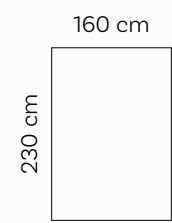

NEW

Roolf Carpet