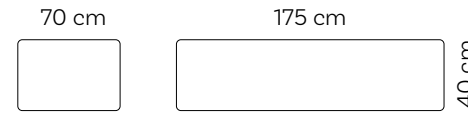

Dotty Bench

Weight	8,3 kg