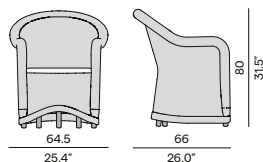

Discover River

Dining arm chair - round