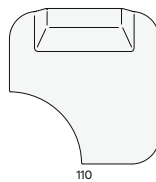

Left corner seat

110
43.3"