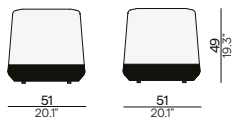

Small middle seat

Large footstool/sidetable

Corner seat

Lounger

Medium footstool/sidetable

Lounger - with backrest

Pouf 50x50