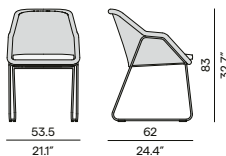

Dining arm chair