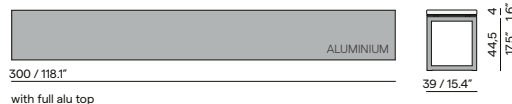

Materials & colours

Frame - finishing
PCA

AF08
white

AF10
lava

Table top

- Ceramic 6mm (6K)
- Ceramic 12mm (5K)
- Teak insert 22mm (1H)
- Trespa® 13mm (1T - 2T)

For all available table tops, please see

Dining table

Bench

Discover Fuse