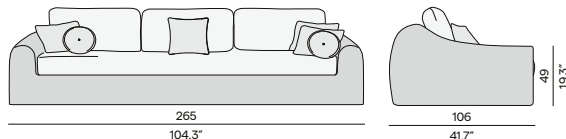

Materials & colours

Finishing
wicker 6mm

3W84
old grey
cord

Features

- Lounger with wheels

Discover River

Dining arm chair - round

1-seater

3-seater

Sunbed - small

Sunbed - large