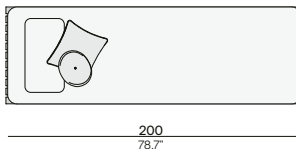

Materials & colours

Frame - top
PCSTS - teak

SF10
lava   2H43
teak
natural

SF10
lava   2H37
teak
scuro

Bench 200×65

Lounger

Discover San