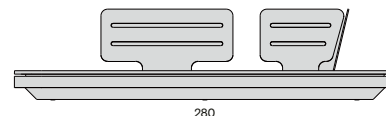

Materials & colours

Frame - Top plate
PCA - Quarryl®

AF08 white
Q8-Quaryl® by Villeroy&Boch®

Features

- Modular system
- Reclining back 30°

280
110.2"

280
110.2"

117
46.1"

67
26.4"

280
110.2"

280
110.2"

117
46.1"

67
26.4"

82
32.3"

67
26.4"

137
53.9"

Discover Elements