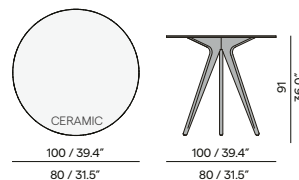

Discover Torsa

Counter table