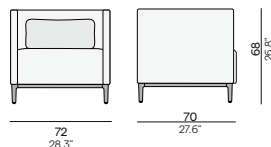

Zendo Sense® designed by Stephane de Winter

Materials & colours

Frame - modular (FBA)

PCA

AF08
white

AF10
lava

AF13
flint

Finishing - modular (FMO)
selected outdoor fabrics

C162
soft seal

C163
soft fawn

Table tops

- Teak (2H)
- Teak scuro (2H)
- Ceramic 12mm (5K)

Features

- Modular system
- Adjustable feet
- Module connector

Discover Zendo Sense

1-seater - club lounge

Footstool/sidetable

2-seater - club lounge

2,5-seater

Corner seat

Module connector