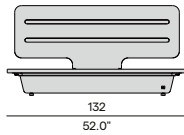

Large middle seat