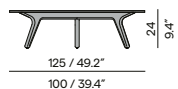

Coffee table