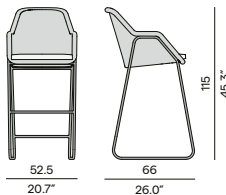

Barstool - 80