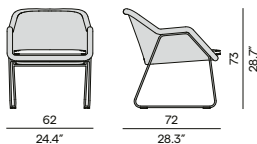

Materials & colours

Finishing
wicker 2mm

SF08
white

1W31
off white

SF10
lava

1W44
hazel

Dining arm chair

1-seater

Barstool - 80

Barstool - 60

Discover Mood