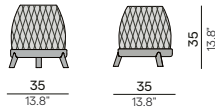

Outdoor lighting LED - small