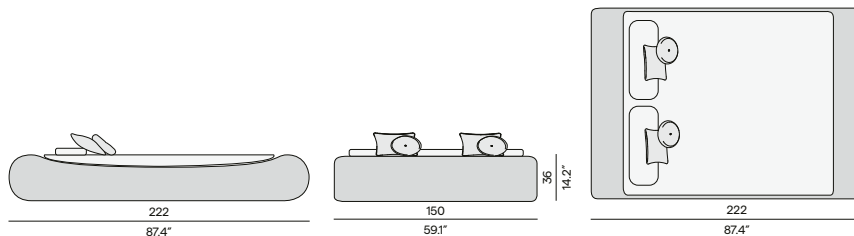

Sunbed - large