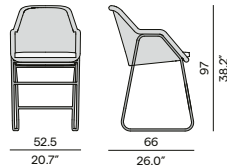

Barstool - 60