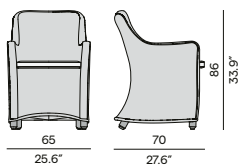

Discover San Diego

Dining arm chair