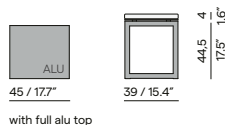

Materials & colours

Frame - finishing
PCA

AF08
white

AF10
lava

Table top

- Ceramic 6mm (6K)
- Ceramic 12mm (5K)
- Teak insert 22mm (1H)
- Trespa® 13mm (1T - 2T)

For all available table tops, please see

Dining table

Bench

Discover Fuse