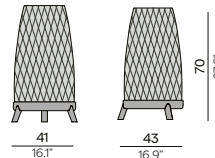

Outdoor lighting LED - large