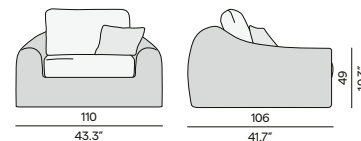

Materials & colours

Finishing
wicker 6mm

3W84
old grey
cord

Features

- Lounger with wheels

Discover River

Dining arm chair - round

1-seater

3-seater

Sunbed - small

Sunbed - large