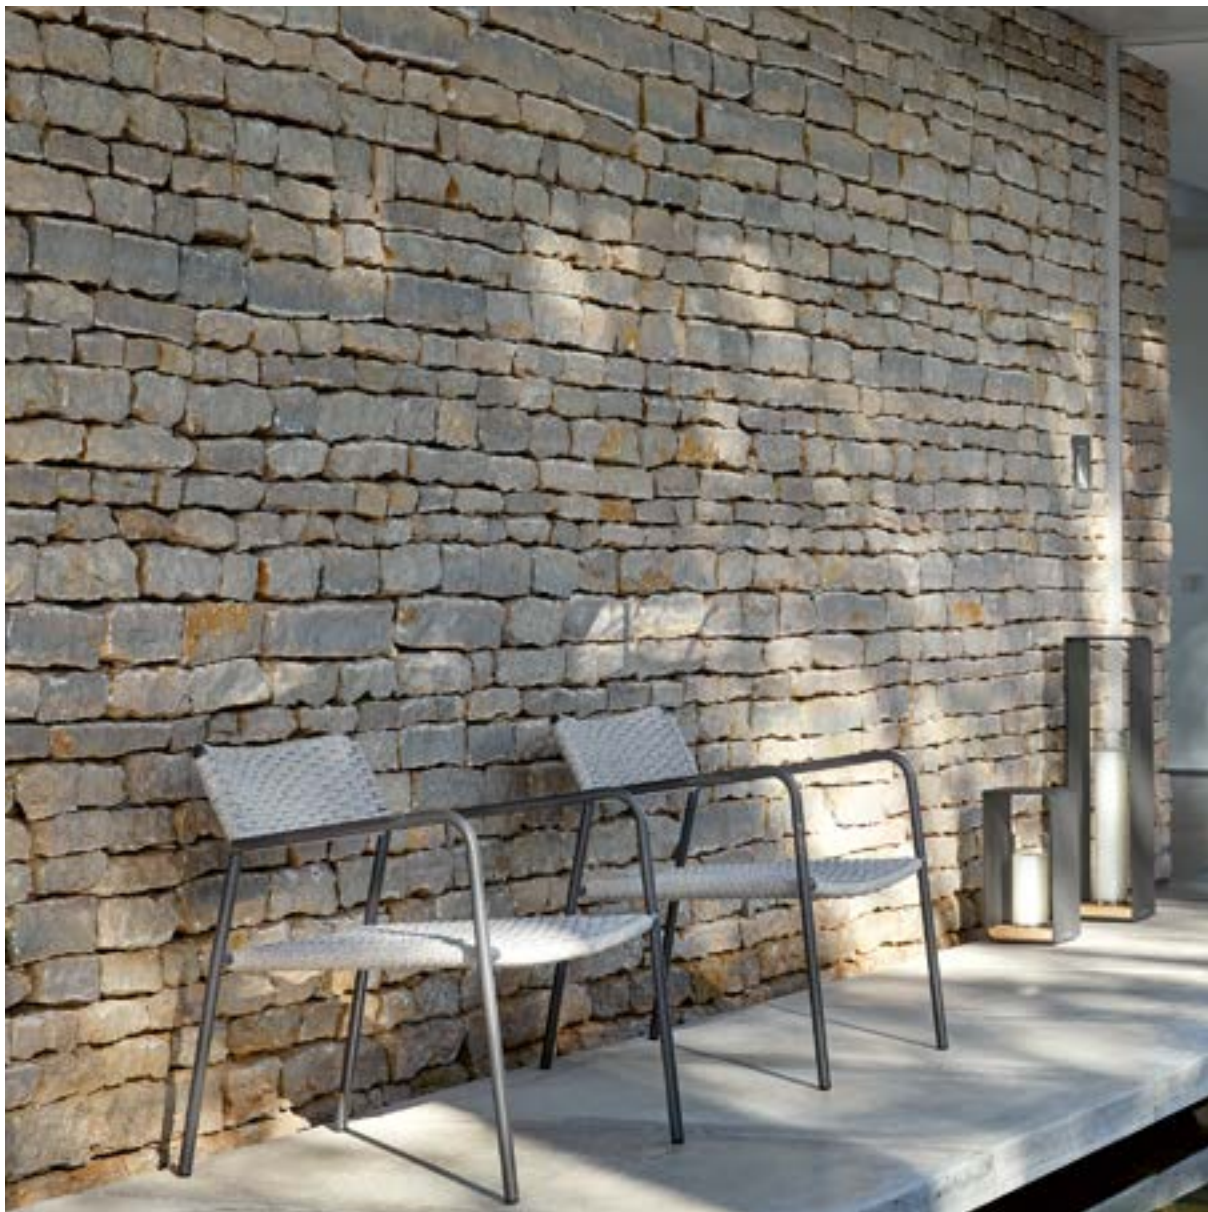

Echo | 1-seater