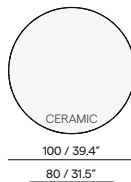

Dining table