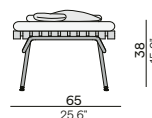

Materials & colours

Frame - top
PCSTS - teak

SF10
lava   2H43
teak
natural

SF10
lava   2H37
teak
scuro

Bench 200×65

Lounger

Discover San