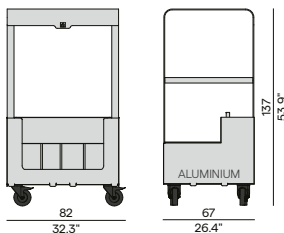

Trolley

82
32.3"

67
26.4"

137
53.9"

Discover Elements