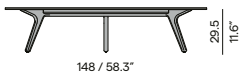

Coffee table