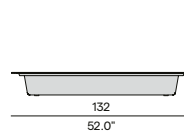

Large footstool/sidetable

Pictured back- and armrest combinations are indicative.
Multiple combinations possible.