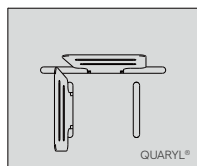

Corner seat left/right - Quaryl®

140

55.1"