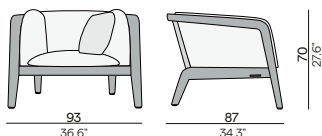

Discover Sunrise

1-seater