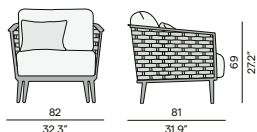

Cascade[•] designed by Stephane De Winter

Materials & colours

Frame - finishing
PCA - rope

AF08
white

3R02
silver
45mm

AF10
lava

3R03
anthracite
45mm

1-seater

3-seater

Daybed

Discover Cascade