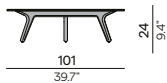

Organic coffee table