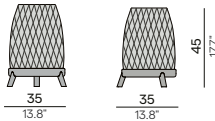

Outdoor lighting LED - medium