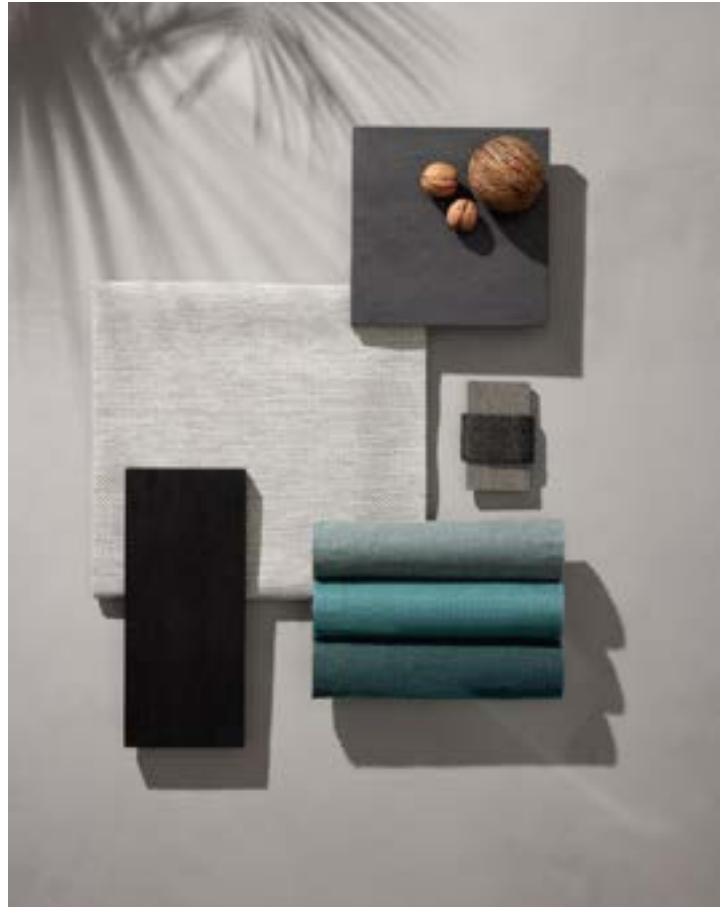

Tropical Concrete'

Tropical concrete, our first style, triggers vibrant emotion.

Embrace the urban vibe: chill, comfy and vibrant. Explore the grandeur and excitement of city life, with its grand boulevards, open squares and dazzling architecture.

Discover the perfect mix of old and new. Amble past impressive art deco houses surrounded by large landscaped gardens or take a stroll in one of the many flower-filled city parks. Enjoy a day on the water or connect with the cultural offering in a city that never sleeps.