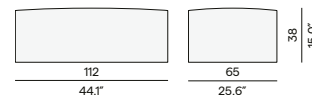

Touch pouf 112×65