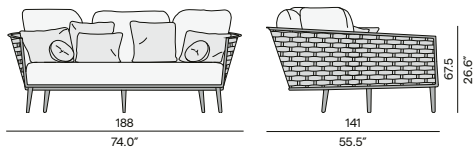

Cascade[•] designed by Stephane De Winter

Materials & colours

Frame - finishing
PCA - rope

AF08
white

3R02
silver
45mm

AF10
lava

3R03
anthracite
45mm

1-seater

3-seater

Daybed

Discover Cascade