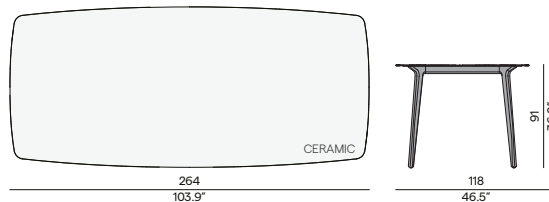

Discover Torsa

Counter table