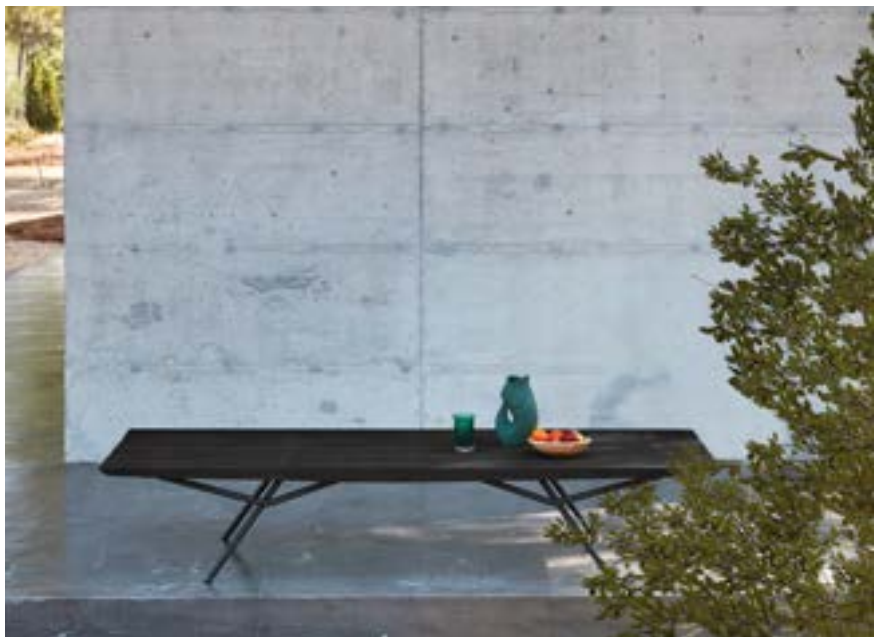

Discover San

**San** | lounge

**Tsuki** | side table Ø35

**San** | bench 200x65

**Duo** | dining arm chair

**Mood** | Ø60 coffee table 56H