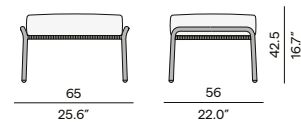

Medium footstool/sidetable