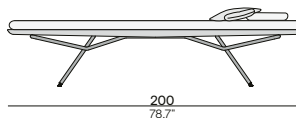

Materials & colours

Frame - top
PCSTS - teak

SF10
lava   2H43
teak
natural

SF10
lava   2H37
teak
scuro

Bench 200×65

Lounger

Discover San