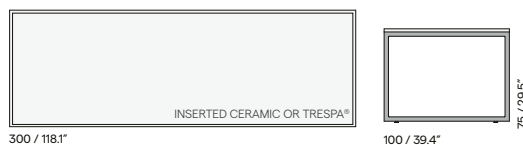

Dining table