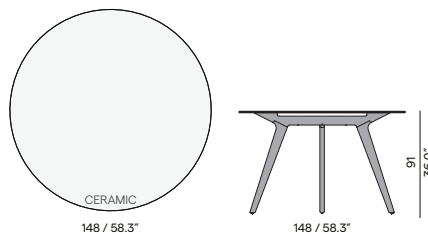

Discover Torsa

Counter table