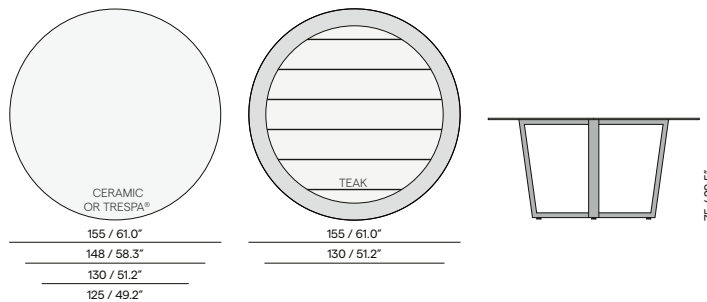

Dining table