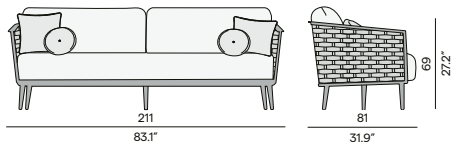

Cascade[•] designed by Stephane De Winter

Materials & colours

Frame - finishing
PCA - rope

AF08
white

3R02
silver
45mm

AF10
lava

3R03
anthracite
45mm

1-seater

3-seater

Daybed

Discover Cascade