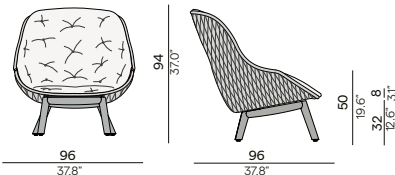

High back lounge chair