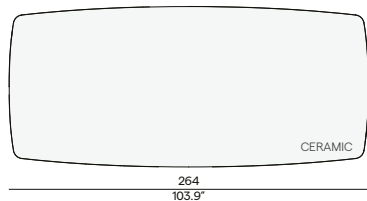

Dining table