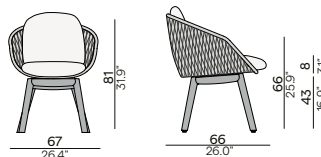

Discover Sandua

Dining arm chair